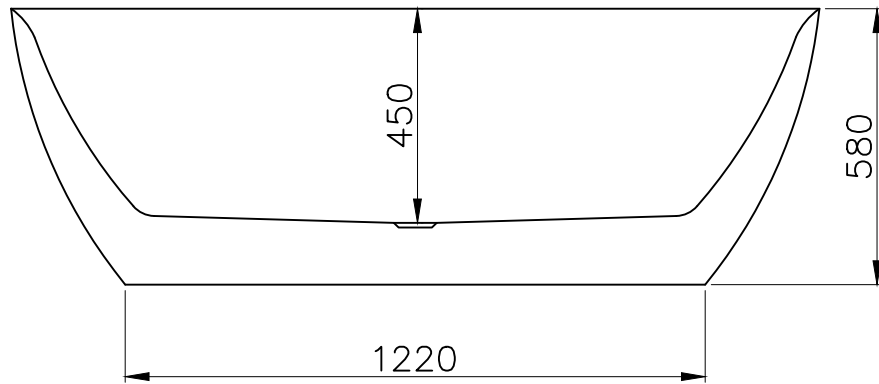

Mowöen

MMC INTERNATIONAL COMPANY LIMITED	
MODEL	MW8223P - 170
UNIT	mm
SIZE	1700 x 800 x 580