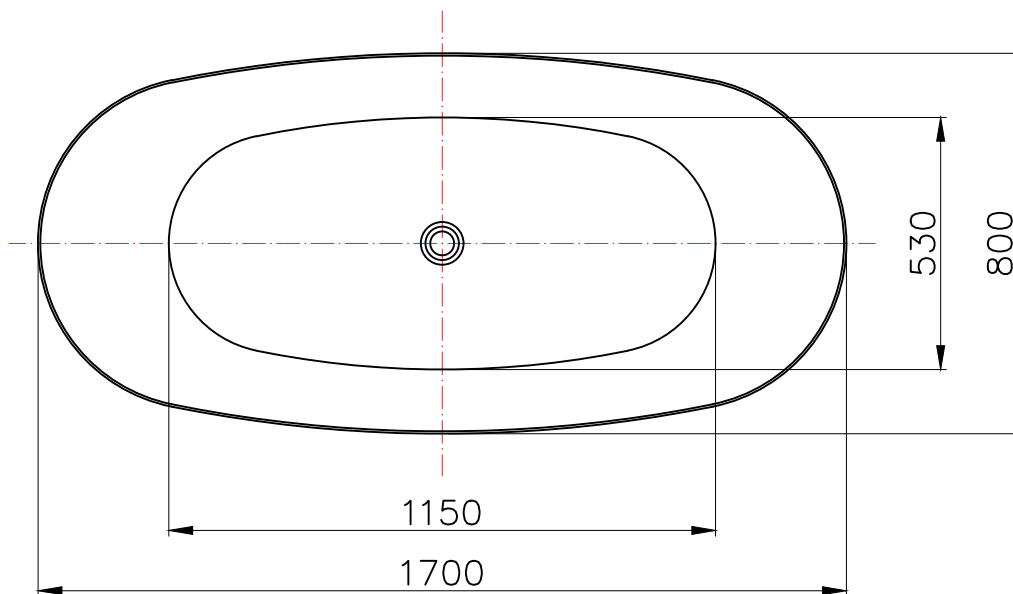

Mowöen

MMC INTERNATIONAL COMPANY LIMITED	
MODEL	MW8223P - 170
UNIT	mm
SIZE	1700 x 800 x 580