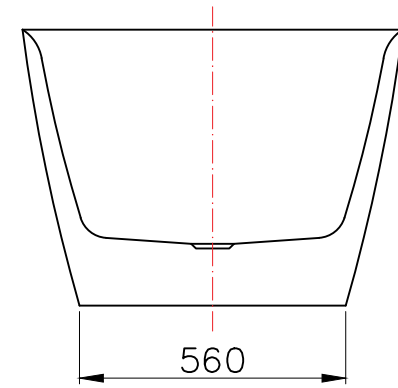

Mowöen

MMC INTERNATIONAL COMPANY LIMITED	
MODEL	MW8223P - 170
UNIT	mm
SIZE	1700 x 800 x 580