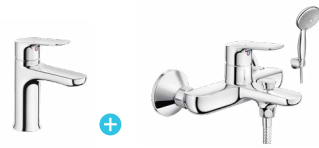

-24%

~~5,870,000~~
4,462,000 VNĐ

- **396,000 VNĐ** KHI CHỌN TAY SEN -4C
- **145,000 VNĐ** KHI CHỌN TAY SEN -7C
- **46,000 VNĐ** KHI CHỌN TAY SEN -8C

LFV-1402S/S-R + BFV-1403S-3C

-24%

~~5,620,000~~
4,272,000 VNĐ