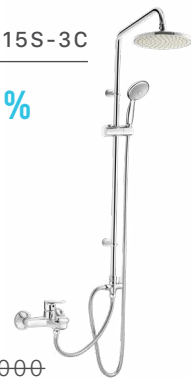

~~6,970,000~~
5,925,000 VNĐ