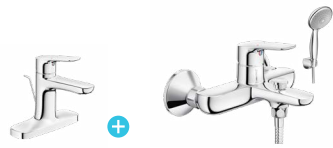

TIẾT KIỆM HƠN KHI MUA THEO CẶP

LFV-1401S + BFV-1403S-3C

-24%