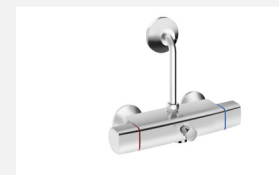

ASIA DESIGN PRIZE 2021

Vòi tắm sen Neo Modern L-Bend