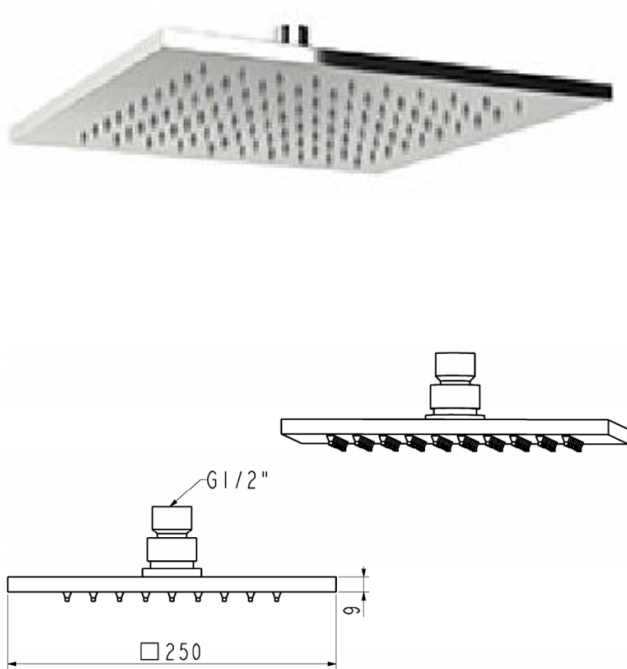

## Head Shower

FFASS038-000500BC0

254mm Square Brass Rain Shower Head

### STANDARD SPECIFICATION

- Brass body
- Brass front panel, Chromium plating for durable finish
- Brass back cover, Chromium plating for durable finish
- Brass connector, Chromium plating for durable finish
- Silicon nipple
- Flow rate @ 0.1 MPa (with regulator) 5.33 L/min