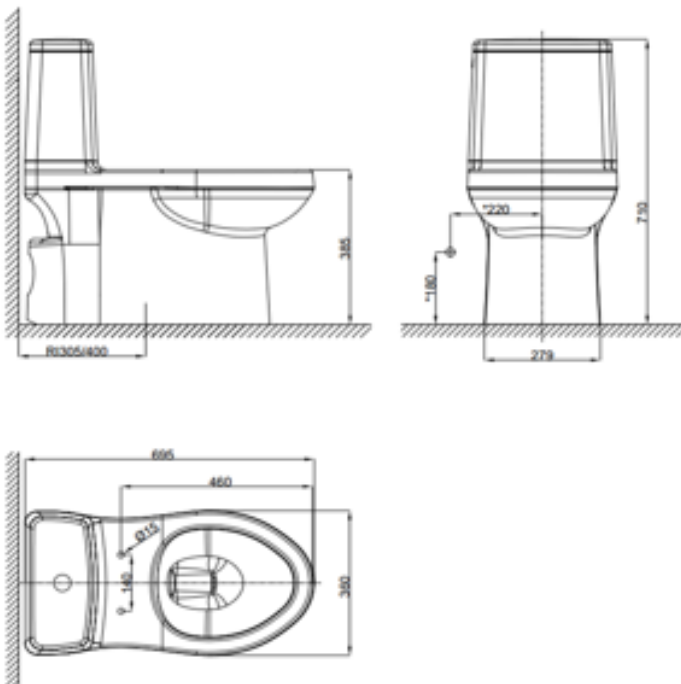

DIMENSIONAL DRAWING