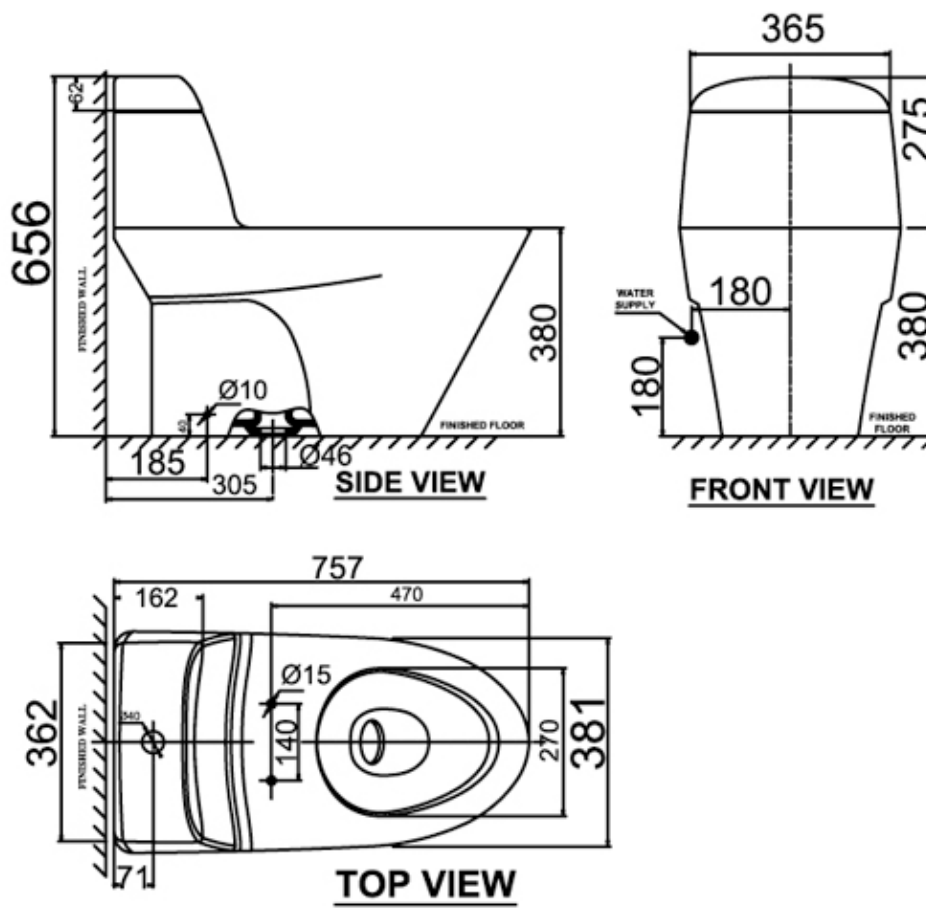

One-Piece Toilet VF-2011

FEATURES

- Siphonic
- Water Saving
- Rimless
- Easy to Clean
- Slow Closing Seat & Cover

SPECIFICATIONS

- Flushing Type: Dual Flush 3/6 Litres per flush
- Push Button: Top push
- Outlet type: S-trap with Plastic Connector
- Bowl shape: Elongated
- Roughing in: S-trap 305 mm
- Overall Dimensions: W381xL757xH656mm.
- Height to rim: 380mm.
- Material: Vitreous China

COLOR AVAILABILITY

- White (WT)

INCLUDED COMPONENTS

- Slow closing seat & cover
- Dual tank fitting set
- S-trap connector
- L-shape floor fixing set
- Rubber gasket
- Stop valve
- Installation manual

SHIPPING WEIGHT

- Net weight: 54 KGs
- Gross weight: 56 KGs

STANDARDS CRITERIA

- TIS-792:2001
- GB 6952-2005
- MS 1522:2007
- ASME-A112.19.2-2008

This document is the property of American Standard. It can neither be reproduced, nor communicated, without authorization. American Standard reserves the right to change dimensions and specifications without notice; we assume no liability for the use of obsolete dimensions.