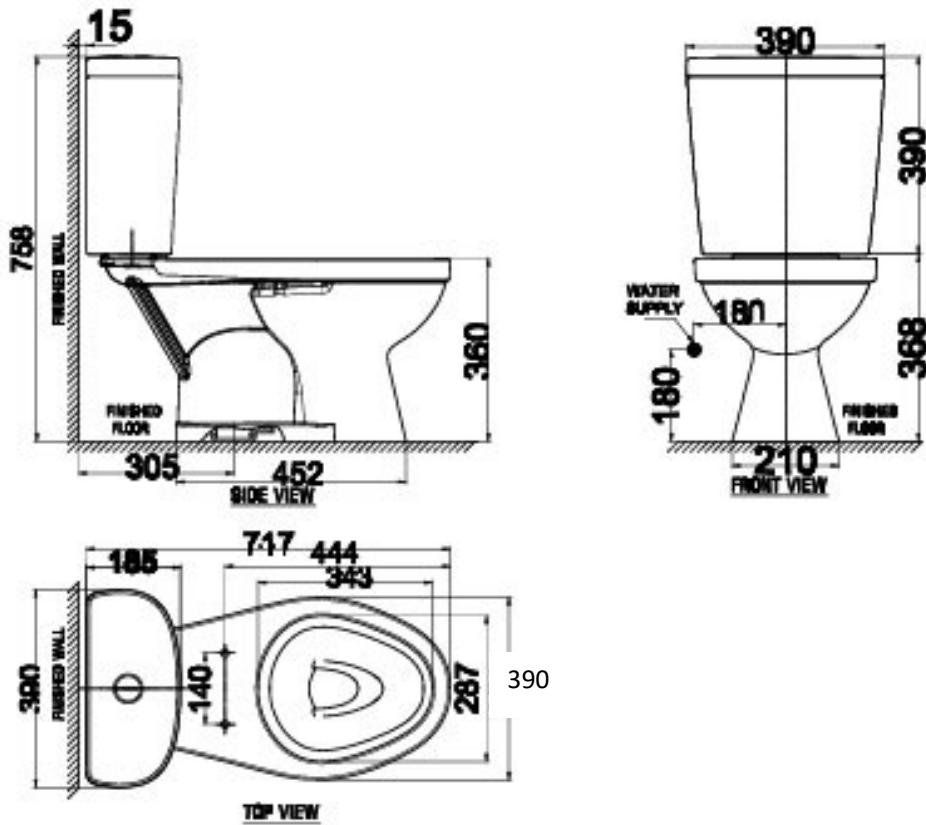

Winplus+

Close Coupled Toilet with soft closing
VF-2397S

FEATURES

- Dual Flush Wash Down
- Water Saving
- Semi concealed
e

&

SPECIFICATIONS

- Flushing Type: Dual Flush 3/6 L
- Push Button: Top push
- Outlet Type: S-trap
- Bowl Shape: Semi Elongated
- Rough in: S-trap 305 mm
- Overall Dimensions: W390*L717*H758mm.
- Height to rim: 360mm.
- Material: Vitreous China

COLOR AVAILABILITY

- White only(0)

INCLUDED COMPONENTS

- Seat & Cover normal
- Slow closing seat & cover (option)
- Dual tank fitting set
- Installation manual

SHIPPING WEIGHT

- Net Weight: 32 KGs
- Gross Weight: 34 KGs.

STANDARD CRITERIA

- TIS-792:2554_2011
- MS 1522-2011
- ASME-A112.19.2-2008
- GB 6952-2005

DIMENSIONAL DRAWING

This document is the property of American Standard. It can neither be reproduced, nor communicated, without authorization. American Standard reserves the right to change dimensions and specifications without notice; we assume no liability for the use of obsolete dimensions.