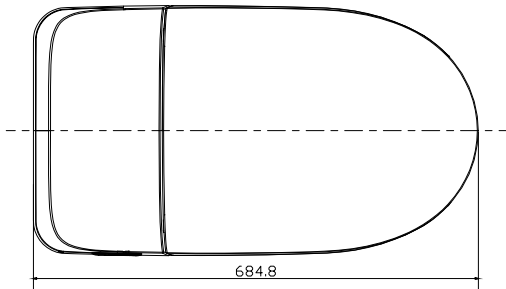

CEAS70DY-1000400V0

American Standard

Elite
E-lite Shower Toilet (Auto Open,
Plug F)

Shower Toilet