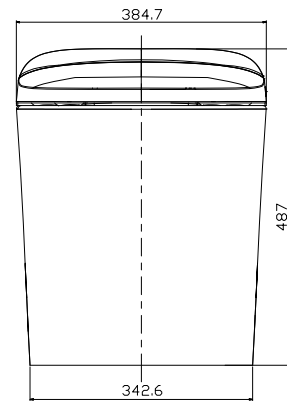

CEAS70DY-1000400V0

American Standard

Elite
E-lite Shower Toilet (Auto Open,
Plug F)

Shower Toilet