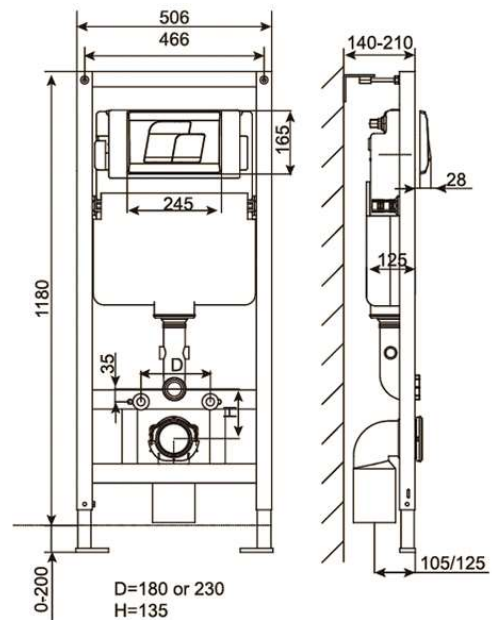

American Standard

135MM Concealed Cistern 3/4.5L Front WH
VP-G30041

Application Purpose

- For concealed installation
- For front actuation

Characteristics

- Dual flush
- Adjustable flushing volume
- Concealed cistern fully insulated against condensation
- Water supply connection on the top

Product Details

3/4.5L

AWARDS WON

- N/A

STANDARDS CRITERIA

- GB26730

DIMENSIONAL DRAWING

This document is the property of American Standard. It can neither be reproduced, nor communicated, without authorization.