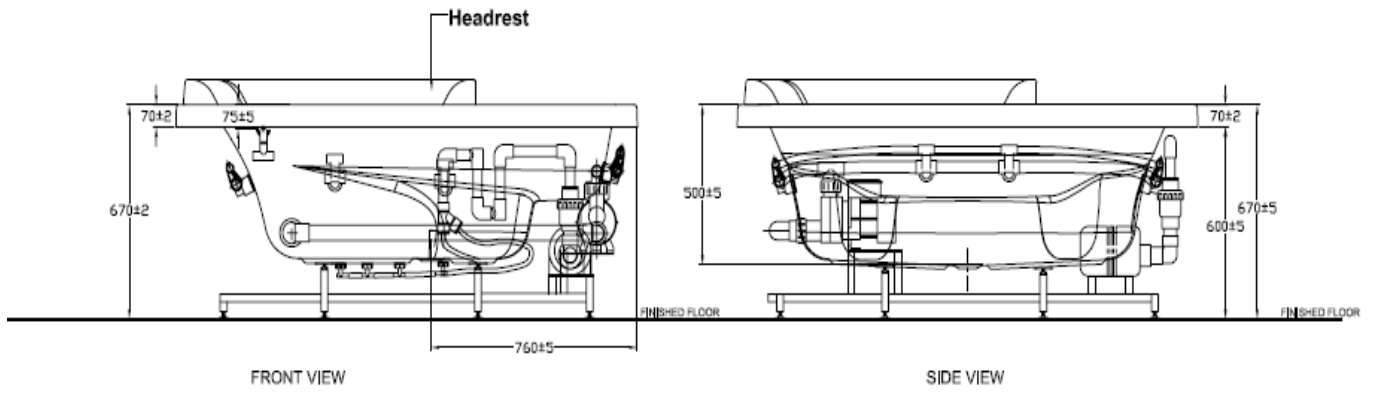

This document is the property of American Standard. It can neither be reproduced, nor communicated, without authorization. American Standard reserves the right to change dimensions and specifications without notice; we assume no liability for the use of obsolete dimensions.