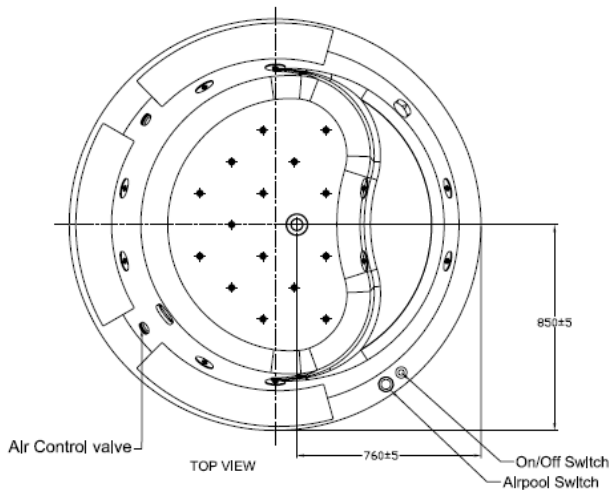

IDS

IDS Round (drop in) 1.7
Whirlpool+Airpool
70202100-WT

DIMENSIONAL DRAWING

DIMENSIONAL DRAWING

FEATURES

- No of Chromotherapy Lights: -
- No of Jet: 10 Whirlpool jets and 15 Airpool jets
- 1 Pillow
- Coordinates with other products in the IDS collection.

INCLUDED COMPONENTS

- Bath drain
- Pillow

SHIPPING WEIGHT

- Net Weight:
- Gross Weight:

SPECIFICATIONS

- Installation Type: Drop-in
- Dimension: mm
- Includes overflow hold
- Includes Earth Leakage Circuit Breaker (ELCB)
- Pump: 1.5 HP
- Material: Acrylic