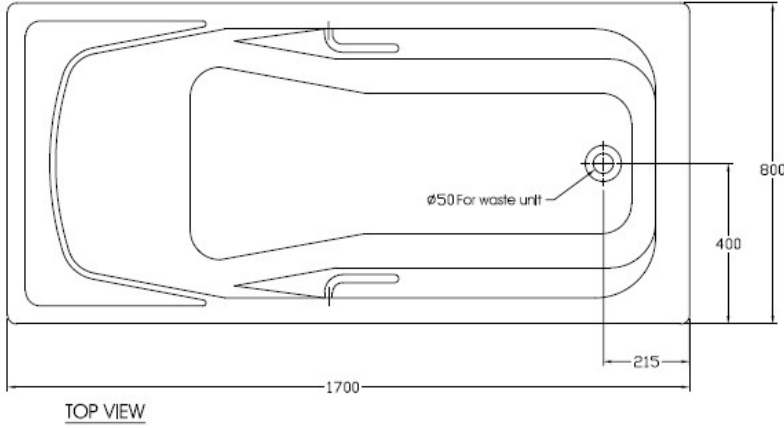

Tonca

Tonca whirlpool tub

7120-WT

FEATURES

- Coordinates with other products in the Tonca collection.
- EasyClean

COLOR AVAILABILITY

- White only(0)

INCLUDED COMPONENTS

- Bath drain

SHIPPING WEIGHT

- Net Weight: 37.3 +/- 3KG

SPECIFICATIONS

- Installation Type: Drop-in
- Dimension: 1700 x 800 x 490 mm
- Material: Acrylic
- Capacity: 132 Liters

STANDARD CRITERIA

- TIS
-

GENERAL SPECIFICATION
 TUB SIZE : 1,700x800x425 MM.
 TUB WEIGHT : 20,4 +3/-0 KG,
 CAPACITY : 132 LITRES
 WASTE & OVERFLOW : AC-7110300