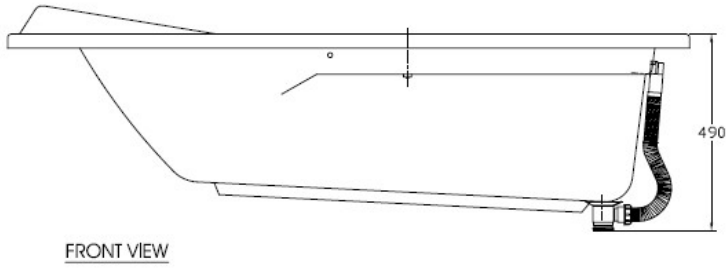

Tonca

Tonca whirlpool tub

7120-WT

FEATURES

- Coordinates with other products in the Tonca collection.
- EasyClean

COLOR AVAILABILITY

- White only(0)

INCLUDED COMPONENTS

- Bath drain

SHIPPING WEIGHT

- Net Weight: 37.3 +/- 3KG

SPECIFICATIONS

- Installation Type: Drop-in
- Dimension: 1700 x 800 x 490 mm
- Material: Acrylic
- Capacity: 132 Liters

STANDARD CRITERIA

- TIS
-

GENERAL SPECIFICATION
 TUB SIZE : 1,700x800x425 MM.
 TUB WEIGHT : 20,4 +3/-0 KG,
 CAPACITY : 132 LITRES
 WASTE & OVERFLOW : AC-7110300