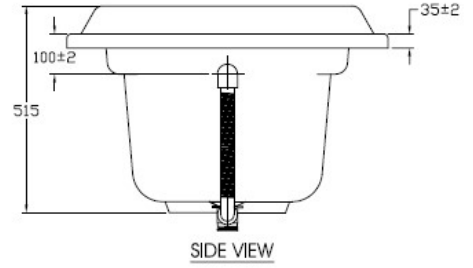

Tonca

Tonca whirlpool tub

7120-WT

FEATURES

- Coordinates with other products in the Tonca collection.
- EasyClean

COLOR AVAILABILITY

- White only(0)

INCLUDED COMPONENTS

- Bath drain

SHIPPING WEIGHT

- Net Weight: 37.3 +/- 3KG

SPECIFICATIONS

- Installation Type: Drop-in
- Dimension: 1700 x 800 x 490 mm
- Material: Acrylic
- Capacity: 132 Liters

STANDARD CRITERIA

- TIS
-

GENERAL SPECIFICATION
 TUB SIZE : 1,700x800x425 MM.
 TUB WEIGHT : 20,4 +3/-0 KG,
 CAPACITY : 132 LITRES
 WASTE & OVERFLOW : AC-7110300