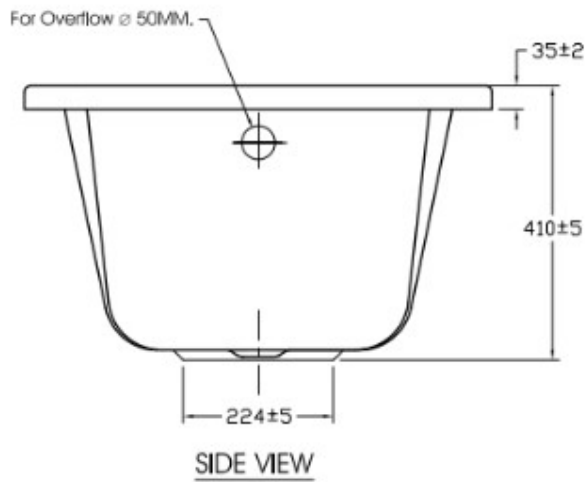

This document is the property of American Standard. It can neither be reproduced, nor communicated, without authorization. American Standard reserves the right to change dimensions and specifications without notice; we assume no liability for the use of obsolete dimensions.