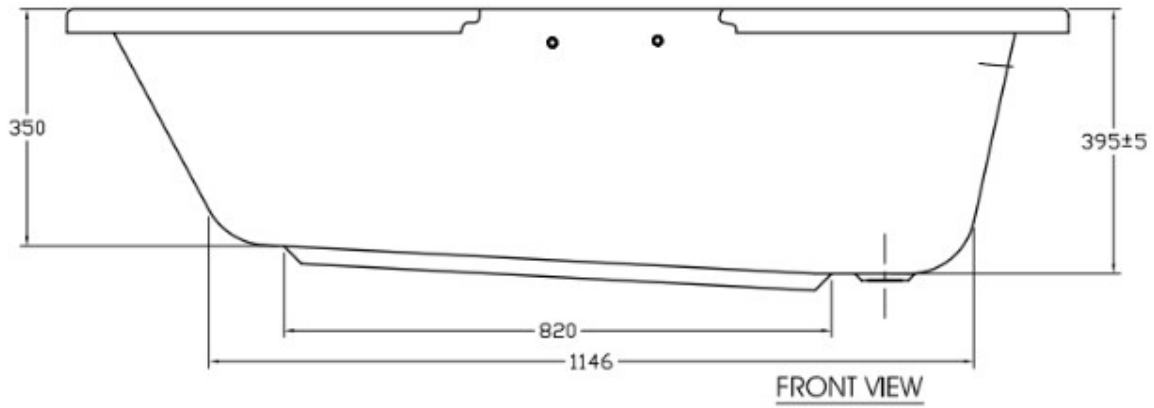

This document is the property of American Standard. It can neither be reproduced, nor communicated, without authorization. American Standard reserves the right to change dimensions and specifications without notice; we assume no liability for the use of obsolete dimensions.