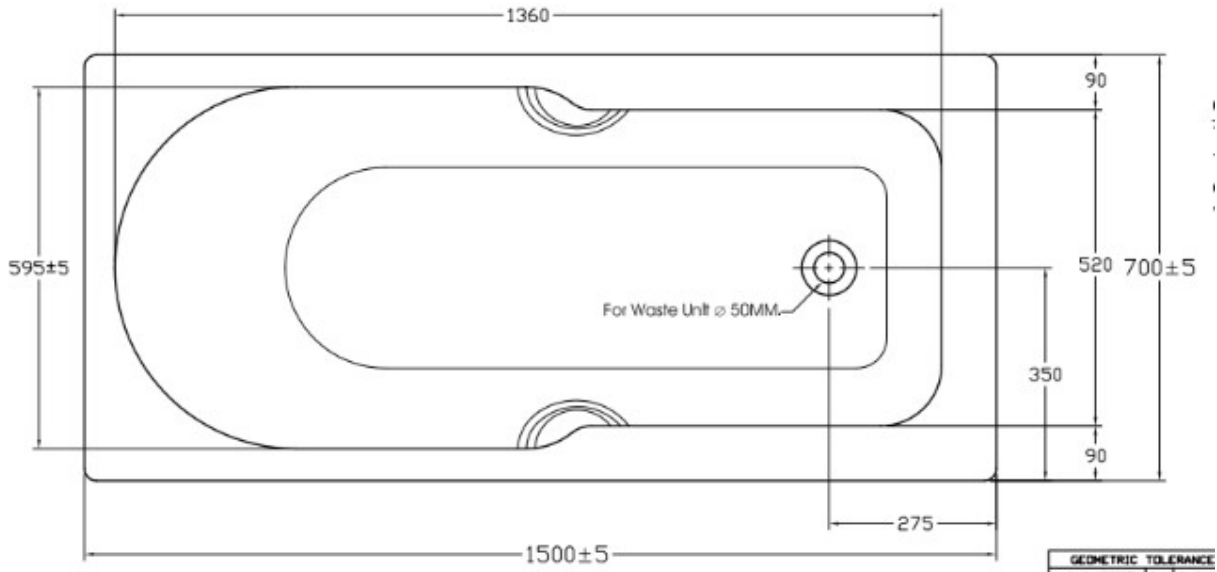

This document is the property of American Standard. It can neither be reproduced, nor communicated, without authorization. American Standard reserves the right to change dimensions and specifications without notice; we assume no liability for the use of obsolete dimensions.