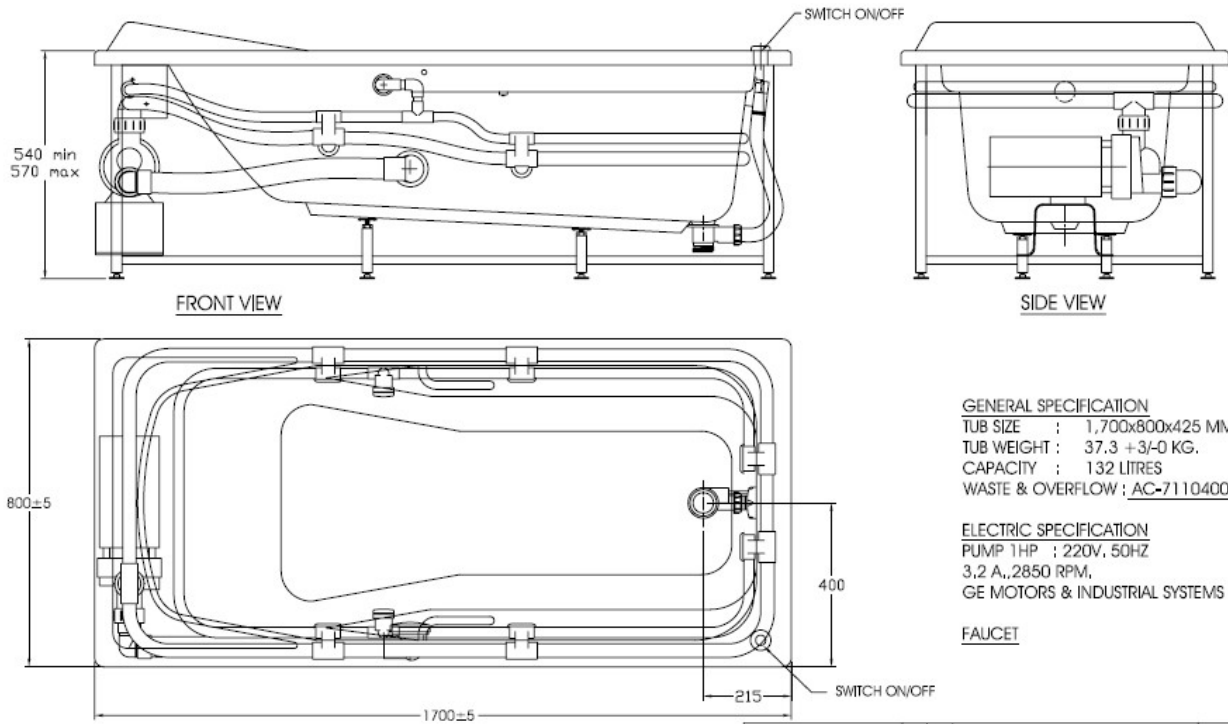

This document is the property of American Standard. It can neither be reproduced, nor communicated, without authorization.

American Standard reserves the right to change dimensions and specifications without notice; we assume no liability for the use of obsolete dimensions.