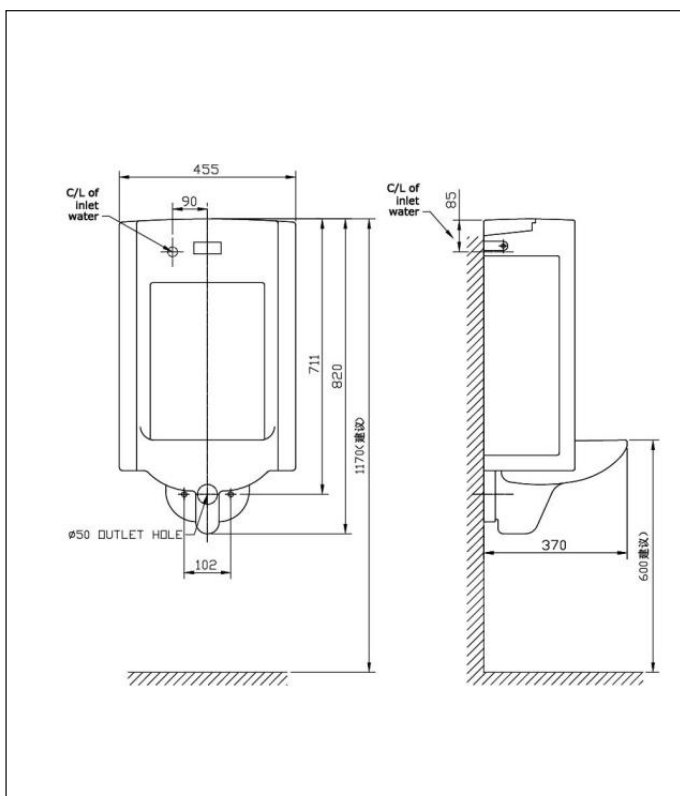

Integrated (China)

Urinal

CCAS6506

FEATURES

- **Installation** : wall-hung
- **Design**: Contemporary design
- **Flushing way**: Rim
- **Water Saving**: 3L

SPECIFICATIONS

- **Litres Per Flush**: 3 lpf
- **P/S-Trap**: S trap
- **Inlet hole** : Back
- **Overall Dimensions (LxBxH)**:
L455Xw370xH820mm
- **Material**: Vitreous China

OPTIONS

- AC version CCAS6506-4130410C0
- DC version CCAS6506-4110410C0

DIMENSIONAL DRAWING

AWARDS WON

-

COLOR AVAILABILITY

- White only(0)

STANDARDS CRITERIA

- China GB6952-2015

INCLUDED COMPONENTS

SHIPPING WEIGHT AND DIMENSIONS

-

This document is the property of American Standard. It can neither be reproduced, nor communicated, without authorization.
American Standard reserves the right to change dimensions and specifications without notice; we assume no liability for the use of obsolete dimensions.