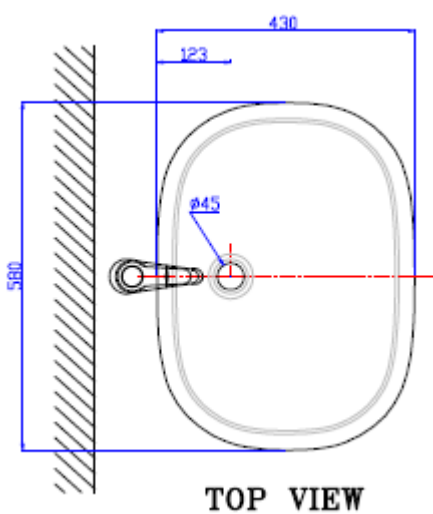

Active

Under Counter
0458-WT (CL0458I-6DACTLU)
WP-0426 (CCAS0426-1000410F0)

FEATURES

Design: Modern design

Overflow: Without overflow

SPECIFICATIONS

Faucet Drillings: No Hole

Overall Dimensions (LxWxH):

L580xW430xH220mm

Material: Ceramic

COLOR AVAILABILITY

White

DIMENSIONAL DRAWING

NOMINAL DIMENSION TOLERANCES $\pm 5\%$