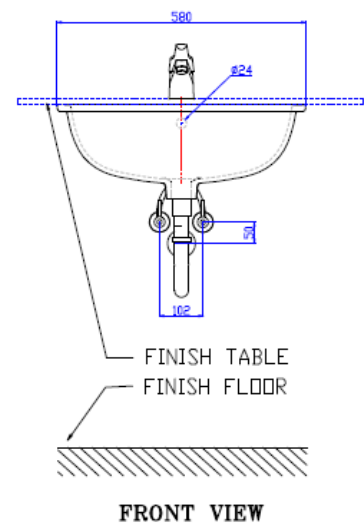

Active

Under Counter
0458-WT (CL0458I-6DACTLU)
WP-0426 (CCAS0426-1000410F0)

FEATURES

Design: Modern design

Overflow: Without overflow

SPECIFICATIONS

Faucet Drillings: No Hole

Overall Dimensions (LxWxH):

L580xW430xH220mm

Material: Ceramic

COLOR AVAILABILITY

White

DIMENSIONAL DRAWING

NOMINAL DIMENSION TOLERANCES $\pm 5\%$