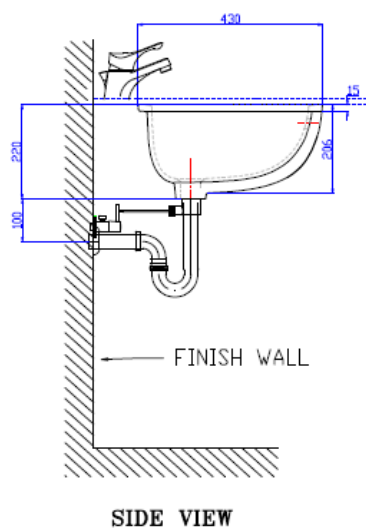

Active

Under Counter
0458-WT (CL0458I-6DACTLU)
WP-0426 (CCAS0426-1000410F0)

FEATURES

Design: Modern design

Overflow: Without overflow

SPECIFICATIONS

Faucet Drillings: No Hole

Overall Dimensions (LxWxH):

L580xW430xH220mm

Material: Ceramic

COLOR AVAILABILITY

White

DIMENSIONAL DRAWING

NOMINAL DIMENSION TOLERANCES $\pm 5\%$