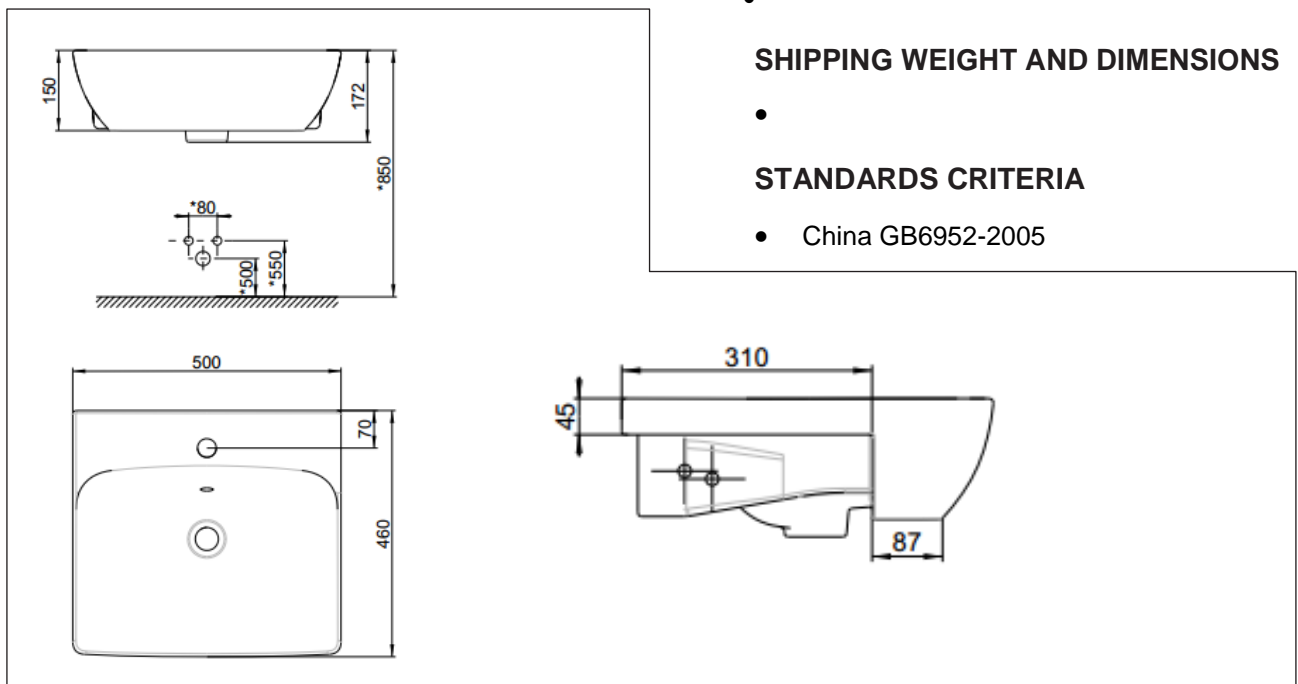

### DIMENSIONAL DRAWING

### SPECIFICATIONS

- **Faucet Drillings:** none
- **Overall Dimensions (LxWxH):**
- L500xW460xH172mm
- **Basin Dimensions (LxWxH):**
- L500xW460xH150mm
- **Material:** Fine Fire Clay

### SHIPPING WEIGHT AND DIMENSIONS

- 