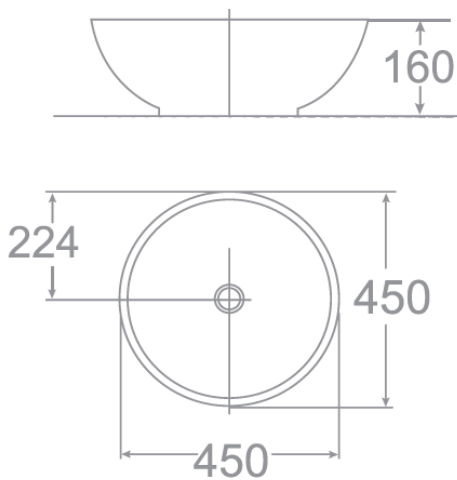

Vallo

0500-WT

Vallo Vessel basin WT

DIMENSIONAL DRAWING

FEATURES

- Design: Modern design
- Overflow: Without over flow

INCLUDED COMPONENTS

- N/A

SPECIFICATIONS

- Faucet Drillings: No hole
- Overall Dimensions: W450*L450*H160mm.
- Material: Ceramic

AWARDS WON

- N/A

COLOR AVAILABILITY

- White

SHIPPING WEIGHT AND DIMENSIONS

- N/A