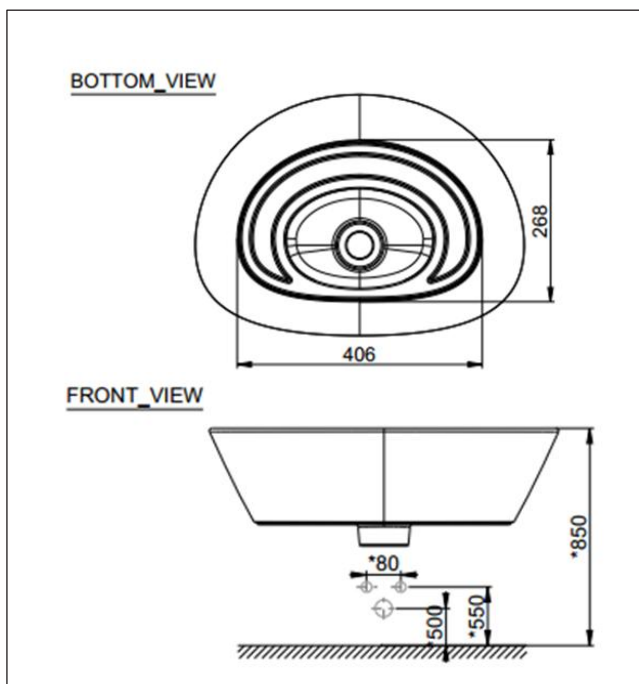

### DIMENSIONAL DRAWING

### FEATURES

- **Design:** thin edge design(12mm)
- **Overflow:** without overflow

### SPECIFICATIONS

- **Faucet Drillings:** none
- **Overall Dimensions (LxBxH):**  
L545xW400xH184mm
- **Basin Dimensions (LxBxH):**  
L545xW400xH184mm
- **Material:** Fine Fire Clay