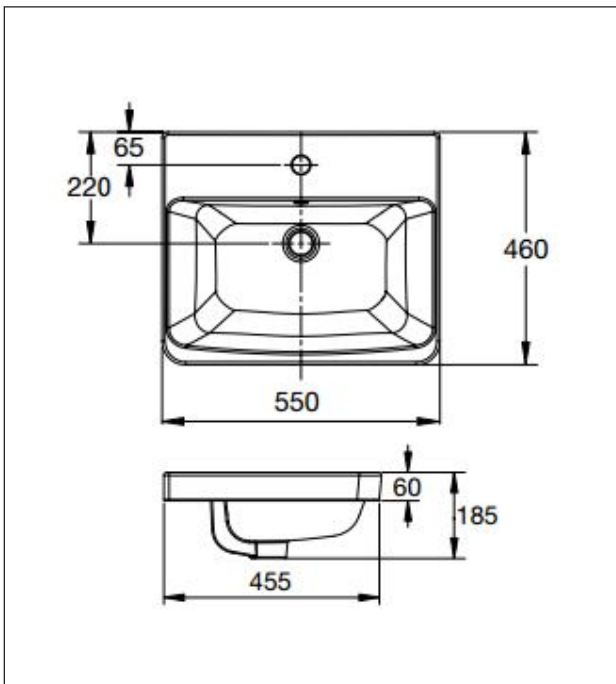

### FEATURES

- **Design:** thin edge design(12mm)
- **Overflow:** with overflow

### SPECIFICATIONS

- **Faucet Drillings:** No hole, single hole
- **Overall Dimensions (LxBxH):**  
L550xW460xH60mm
- **Material:** Fine Fire Clay

### DIMENSIONAL DRAWING