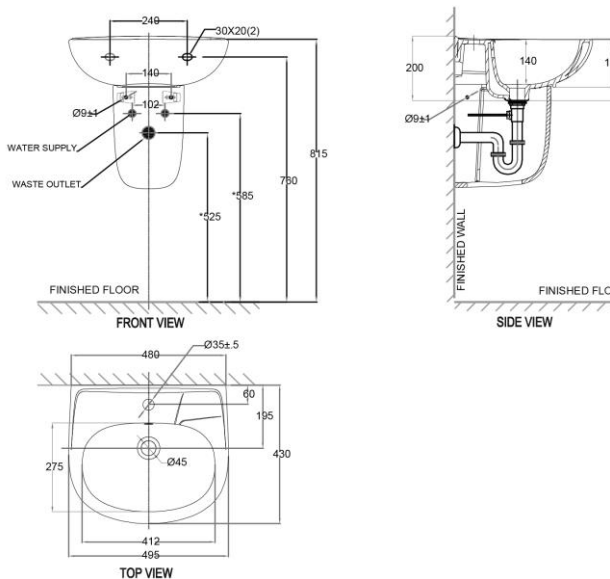

Codie

Wall Hung with Semi Pedestal
VF-0947/ VF-0741

FEATURES

- Easy to clean
- Overflow hole on back position

SPECIFICATIONS

- Faucet Drillings: Single
- Basin Dimensions: W430xL495xH470mm.
- Material: Vitreous China

COLOR AVAILABILITY

- White (WT)

INCLUDED COMPONENTS

- Overflow ring
- Wall fixing set for Lavatory
- L-shape fixing for Semi pedestal
- Installation manual

DIMENSIONAL DRAWING

SHIPPING WEIGHT

- Net Weight: 22 KG
- Gross Weight: 24 KG