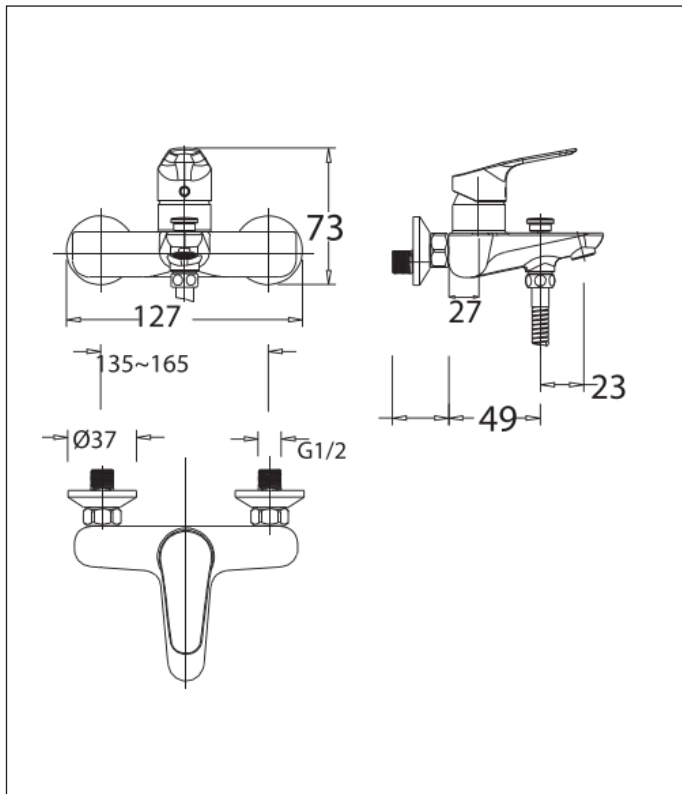

CYGNET

Cygnet Exposed Shower Faucet

WF-3011

DIMENSIONAL DRAWING

SPECIFICATIONS

- Chromium plating for durable finish
- German ceramic disc cartridge
- High durability life cycle with smooth effortless handle operation, safety for high burstpressure, and drip-free cartridge.
- Strong brass construction

SHIPPING WEIGHT AND DIMENSIONS

- N/A

Note: Please contact Product Marketing team for latest information before sending to external.

Lưu ý: Vui lòng liên hệ Product Marketing để cập nhật thông tin mới nhất trước khi gửi đến khách hàng.