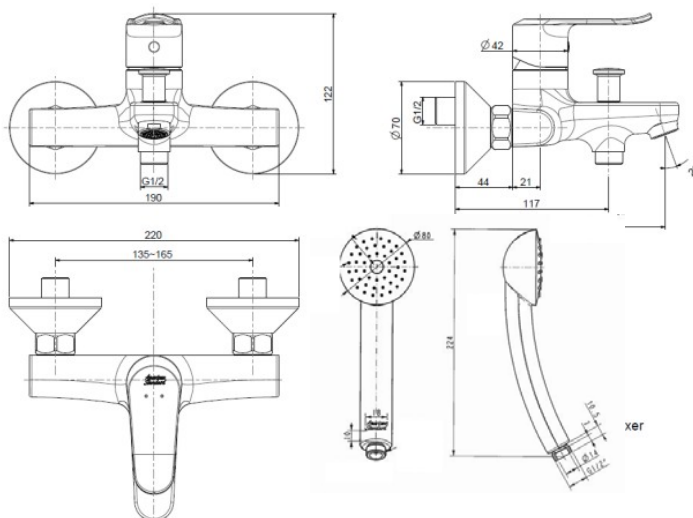

Neo Modern

Exposed Bath & Shower Faucet WF-0711.601.50

FEATURES

- Modern design that can fit with any style of bathroom
- Part of Neo Modern Collection
- 1.5m tangle free hose
- Single function hand shower
- Nickel and chromium plating for durable finish
- Flow Rate @ 0.1 MPa (Shower) : 4.98 L/Min
- Flow Rate @ 0.1 MPa (Spout) : 8.88 L/Min

SPECIFICATIONS

- Exposed Bath & Shower Mixer
- Wall-mount Installation
- Spout Reach : 160 mm

FINISHES AVAILABILITY

- Chrome (- CP)

DIMENSIONAL DRAWING

AWARDS WON

- N/A

SHIPPING WEIGHT

- Product weight: 2.2 kg

STANDARDS CRITERIA

- TIS 2067-2552
- GB 18145-2014