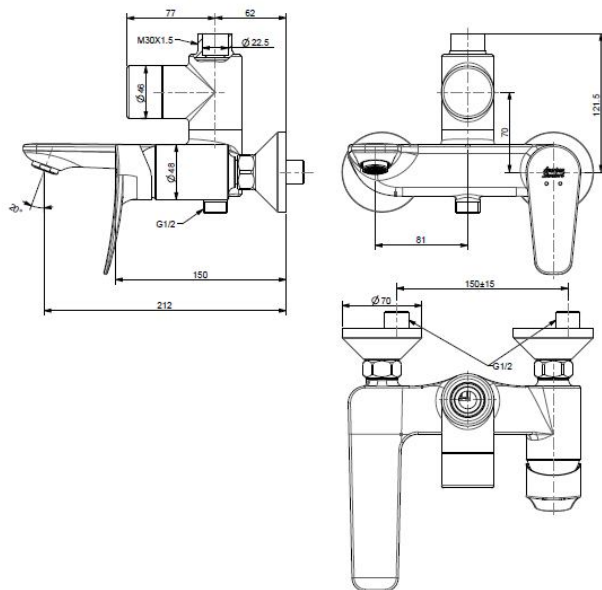

Milano

Rain shower mixer

Vòi cho cây sen phun mưa

WF-0972

FEATURES

- Chromium plating for durable finish
- Strong brass construction
- Wall-mounted installation
- 3-way outlet for spout, Handshower & Rainshower,
- Flow rate @ 0.1
-

SPECIFICATIONS

- Overall Dimension
Wall outlet : Ø70MM
- Wall –mount Installation

STANDARDS CRITERIA

- TIS 2067-2552
- GB 18145-2014

DIMENSIONAL DRAWING

Note: Please contact Product Marketing team for latest information before sending to external.