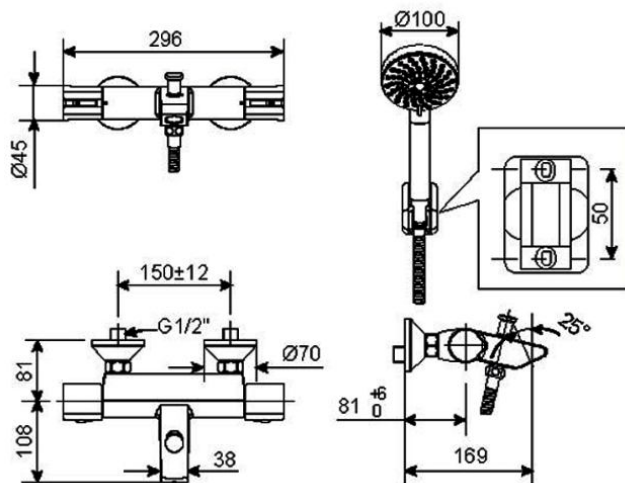

Active

Exposed Thermostatic BnS Faucet Vòi sen tắm WF-4947

FEATURES

- Part of Active Collection
- 1.5m tangle free metal hose
- Single function hand shower
- Nickel and Chrom plating for durable finish
- Flow rate : 0.1Mpa (Shower)
- Flow rate : 0.1Mpa (Spout)

SPECIFICATIONS

- Thermostatic Bath & Shower Faucet
- Overall Dimension (LxWxH)
Wall outlet : Ø70MM
- Wall –mount Installation

FINISH AVAILABILITY

- Chrome (-CP)

DIMENSIONAL DRAWING

SHIPPING WEIGHT

- N/A

STANDARDS CRITERIA