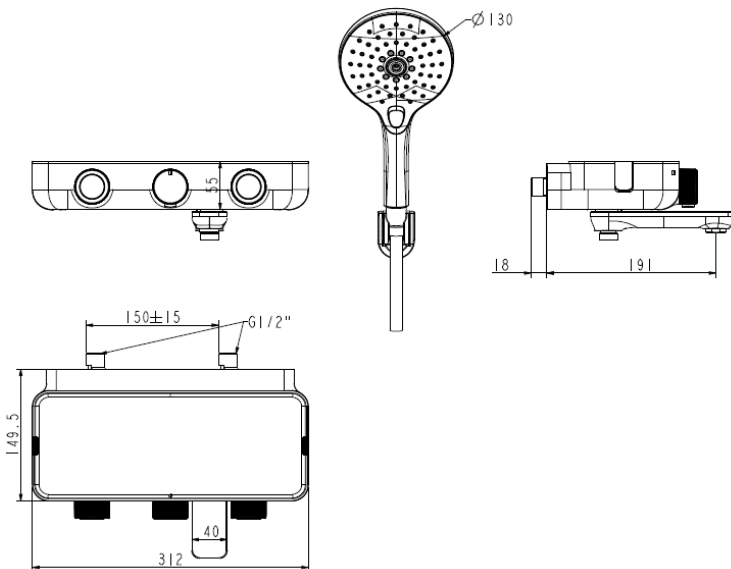

Exposed EasySET

American Standard

Bath & Shower Auto Temperature
Mixer with Shower Kit
FFAS4954-601500BC0

DIMENSIONAL DRAWING

FEATURES

- German thermostatic cartridge
- Anti-scald safestop button
- Push button cartridge with flow rate adjustable from Japan, life cycle $\geq 300,000$ times
- Plastic body with cool touch design, no risk of scalding on the body
- Designed with a shelf space for storage function
- Side Hook on both side, as a shower accessories and drain the water on the top of the surface
- 3-functions Rain Click hand shower, instinctive button for switching between spray modes
- PVC Silver twist Free shower hose
- With angle adjustable shower holder
- With swivel spout
- With normal packaging
- Flow rate @ 0.1MPa: 11 L/M for spout
- Flow rate @ 0.1MPa: 4.5 L/M for hand shower

SPECIFICATIONS

- Exposed THM mixer faucet
- Two-Hole Installation
- Spout reach: 191 mm

FINISHES AVAILABILITY

- Chrome (- CP)

AWARDS WON

- N/A

SHIPPING WEIGHT

- Product gross weight: 6.8 kg /set
- Product net weight: 5.7 kg /set