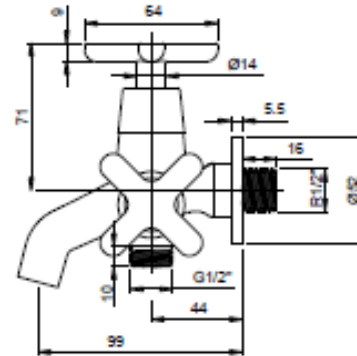

Product Information

FFAST603-601500BF0

Winston Exposed Bath & Shower Mono(Lever Handle)

FFAST703-601500BF0

Winston Exposed Bath & Shower Mono(Cross Handle)

FFAST603-601500BF0

FFAST703-601500BF0

Installation