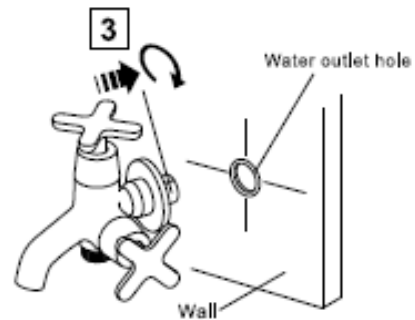

Product Information

FFAST603-601500BF0

Winston Exposed Bath & Shower Mono(Lever Handle)

FFAST703-601500BF0

Winston Exposed Bath & Shower Mono(Cross Handle)

FFAST603-601500BF0

FFAST703-601500BF0

Installation

Flush out the supply line thoroughly to remove traces of dirt to avoid clogging before installing.

Technical data

1. Recommended water pressure : 1-5 bar
2. Maximum operating pressure at 7.5 bar

Care and maintenance