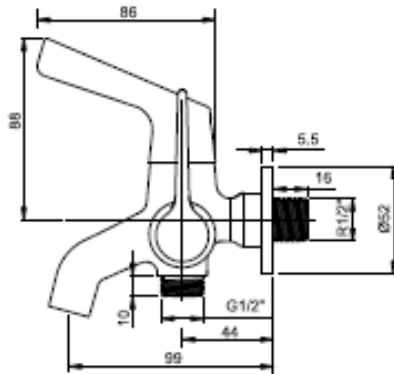

Product Information

FFAST603-601500BF0

Winston Exposed Bath & Shower Mono(Lever Handle)

FFAST703-601500BF0

Winston Exposed Bath & Shower Mono(Cross Handle)

FFAST603-601500BF0

FFAST703-601500BF0

Installation

Flush out the supply line thoroughly to remove traces of dirt to avoid clogging before installing.

Technical data

1. Recommended water pressure : 1-5 bar
2. Maximum operating pressure at 7.5 bar

Care and maintenance