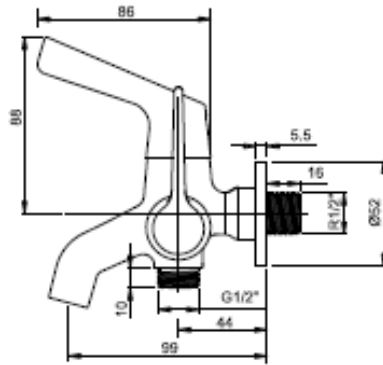

## Product Information

FFAST603-601500BF0

Winston Exposed Bath & Shower Mono(Lever Handle)

FFAST703-601500BF0

Winston Exposed Bath & Shower Mono(Cross Handle)

FFAST603-601500BF0

FFAST703-601500BF0

### Technical data

1. Recommended water pressure : 1-5 bar
2. Maximum operating pressure at 7.5 bar