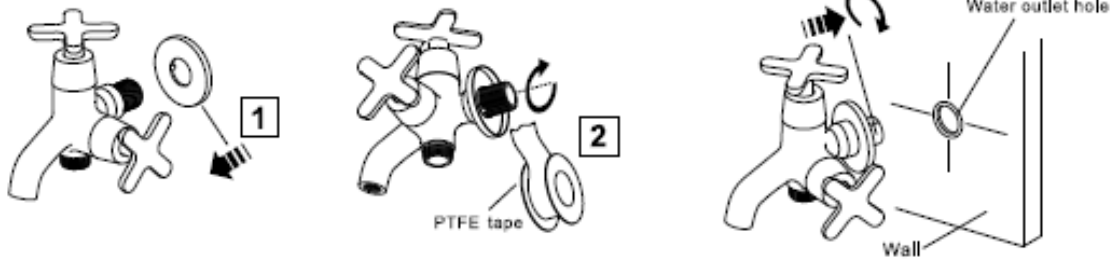

## Product Information

FFAST603-601500BF0

Winston Exposed Bath & Shower Mono(Lever Handle)

FFAST703-601500BF0

Winston Exposed Bath & Shower Mono(Cross Handle)

FFAST603-601500BF0

FFAST703-601500BF0

### Installation

Flush out the supply line thoroughly to remove traces of dirt to avoid clogging before installing.