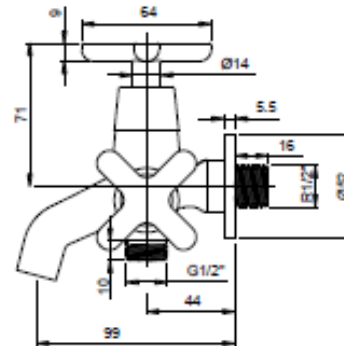

## Product Information

FFAST603-601500BF0

Winston Exposed Bath & Shower Mono(Lever Handle)

FFAST703-601500BF0

Winston Exposed Bath & Shower Mono(Cross Handle)

FFAST603-601500BF0

FFAST703-601500BF0