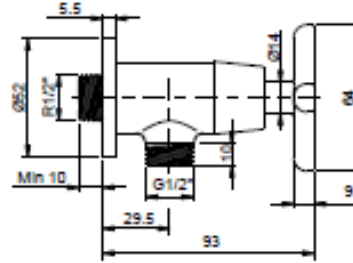

Product Information

FFAST604-701500BF0

Winston Exposed Shower Mono (Lever Handle)

FFAST704-701500BF0

Winston Exposed Shower Mono (Cross Handle)

FFAST604-701500BF0

FFAST704-701500BF0

Installation