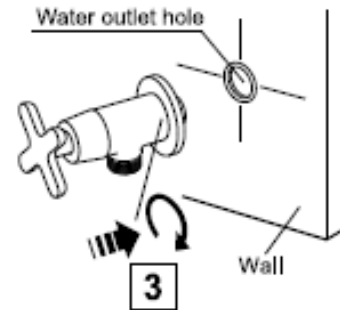

Product Information

FFAST604-701500BF0

Winston Exposed Shower Mono (Lever Handle)

FFAST704-701500BF0

Winston Exposed Shower Mono (Cross Handle)

FFAST604-701500BF0

FFAST704-701500BF0

Installation

Flush out the supply line thoroughly to remove traces of dirt to avoid clogging before installing.

Technical data

1. Recommended water pressure : 1-5 bar
2. Maximum operating pressure at 7.5 bar

Care and maintenance