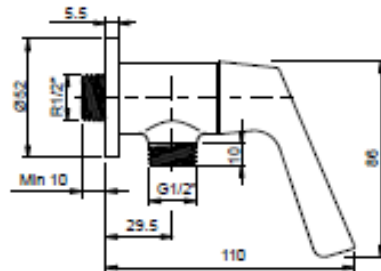

Product Information

FFAST604-701500BF0

Winston Exposed Shower Mono (Lever Handle)

FFAST704-701500BF0

Winston Exposed Shower Mono (Cross Handle)

FFAST604-701500BF0

FFAST704-701500BF0

Installation