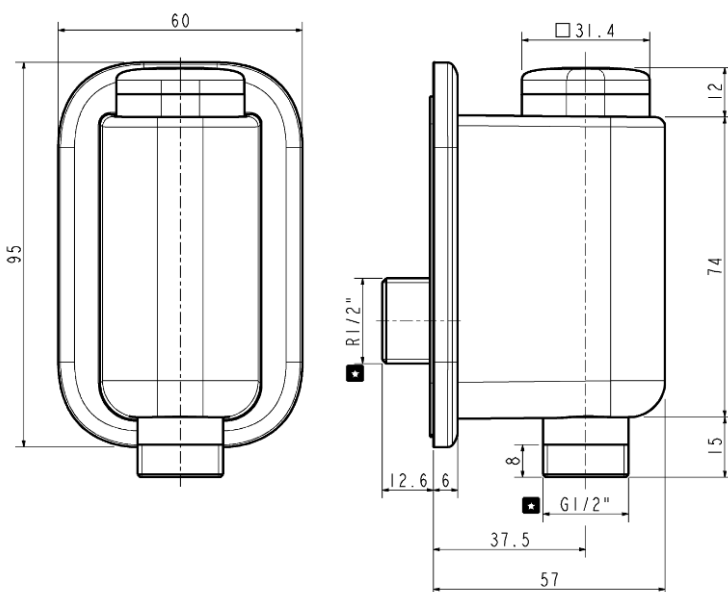

Easyflo

American Standard

Push Exposed Shower Mono FFAST825-701500XXX

FEATURES

- Switch button, enjoying an convenient & easy operation
- High quality cartridge for longer usage
- A grade brass body, strong and durable
- Plastic manifold (PPA)
- Plastic chromed escutcheon & bushing (ABS)
- W/o shower kits
- W/ normal package

SPECIFICATIONS

- Wall-mounted
- Cartridge: 500,000 times for life cycle
- Flow rate @0.1MPa: ≥ 6.0 L/min for shower outlet
- Escutcheon dimension: 95x60 mm

FINISHES AVAILABILITY

- Chrome (- CP)

DIMENSIONAL DRAWING