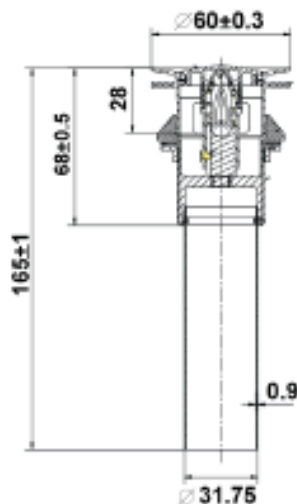

Drain For Lavatory FFAS7979

SPECIFICATIONS

- Material: Brass Construction
- Size: 60x60x165mm
- Chrome plating for corrosion resistance and durable finish.

COLOR AVAILABILITY

- Chrome

AWARDS WON

- N/A

STANDARDS CRITERIA

- N/A

INCLUDED COMPONENTS

- N/A

SHIPPING WEIGHT AND DIMENSIONS

- N/A

DIMENSIONAL DRAWING

Note: Please contact Product Marketing team for latest information before sending to external.

Lưu ý: Khi sử dụng phụ kiện FFAS7979 thì độ cao cần thiết của hộc thoát nước là 525mm tính từ sàn.