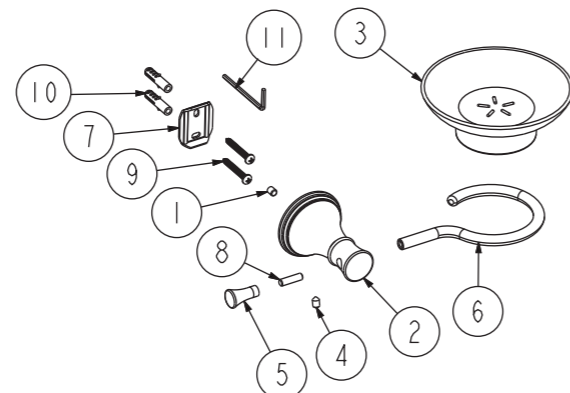

Recommended Tools and Materials

Tape Measure

Sinker

Screwdriver

Drill

Pencil

Dimension

Unit: mm

Dimension

Unit: mm

Parts List

Parts List		
No.	Parts Name	Q'ty
1	Body	1
2	Mounting Bracket	1
3	Screw	1
4	Screw	2
5	Anchor	2
6	In-hex Wrench 2.5mm	1

FFAS0281-908500BF0

Parts List		
No.	Parts Name	Q'ty
1	Screw	1
2	Body	1
3	Soap Dish	1
4	Screw	1
5	Plug	1
6	Ring	1
7	Mounting Bracket	1
8	Rod	1
9	Screw	2
10	Anchor	2
11	In-hex Wrench 2.5mm	1

FFAS0282-908500BF0

Parts List

FFAS0284-908500BF0

No.	Parts Name	Q'ty
1	Ring	1
2	Screw	1
3	Body	1
4	Cup	1
5	Screw	1
6	Knob	1
7	Rod	1
8	Mounting Bracket	1
9	Screw	2
10	Anchor	2
11	In-hex Wrench 2.5mm	1

Parts List

FFAS0286-908500BF0

No.	Parts Name	Q'ty
1	Cup	1
2	Body	1
3	Rod	1
4	Screw	1
5	Knob	1
6	Mounting Bracket	1
7	Brush	1
8	Ring	1
9	Bush	1
10	Screw	1
11	Knob	1
12	Rod	1
13	Screw	2
14	Anchor	2
15	In-hex Wrench 2.5mm	1