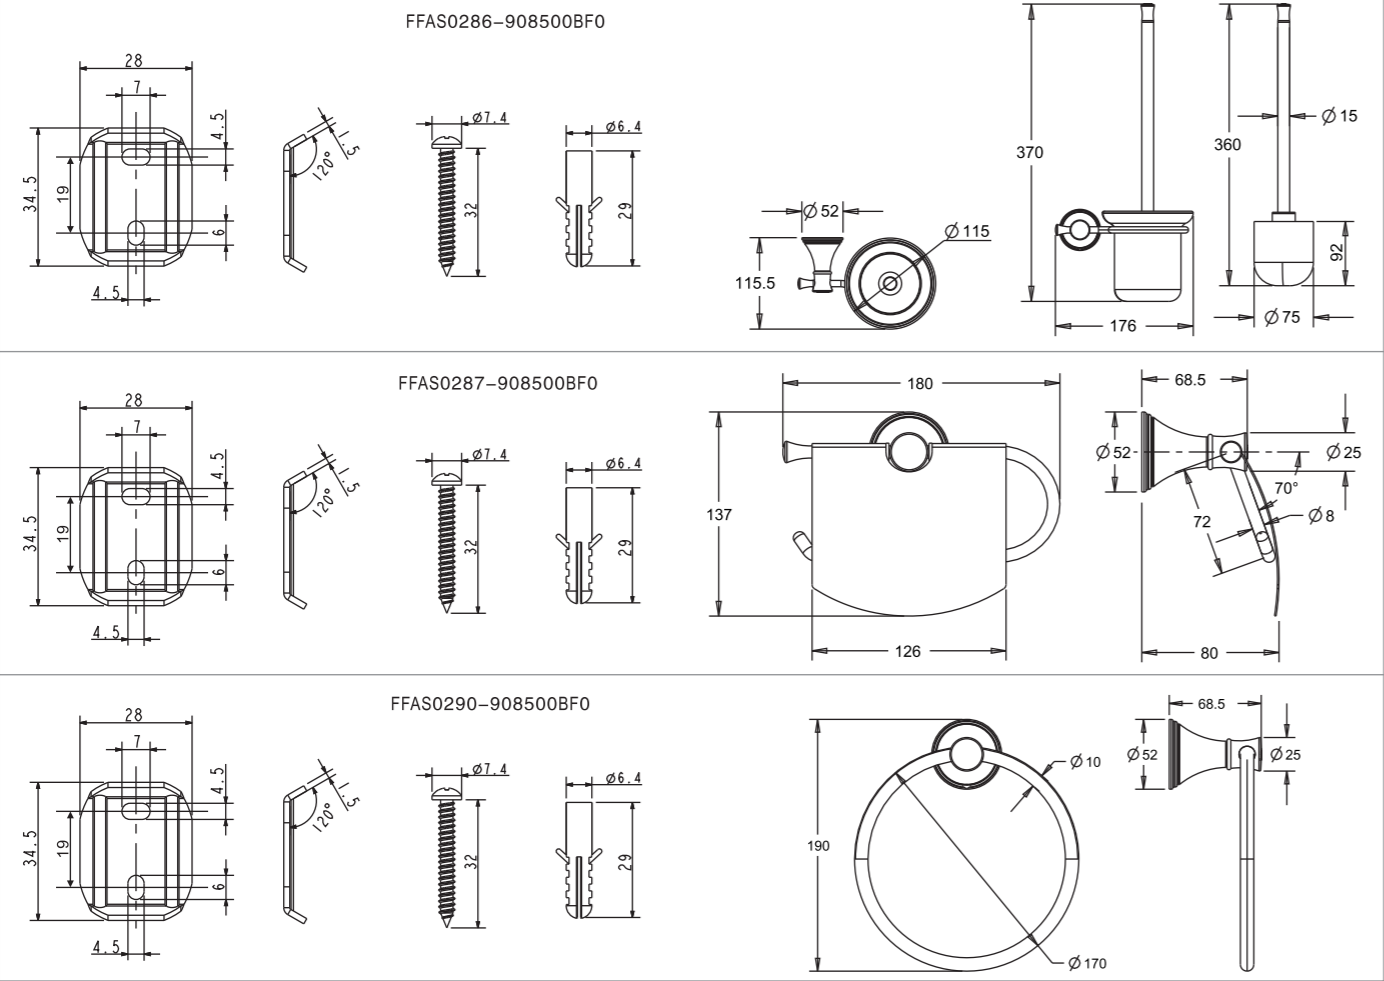

Recommended Tools and Materials

Tape Measure

Sinker

Screwdriver

Drill

Pencil

Dimension

Unit: mm

Dimension

Unit: mm

Parts List

Parts List		
No.	Parts Name	Q'ty
1	Body	1
2	Mounting Bracket	1
3	Screw	1
4	Screw	2
5	Anchor	2
6	In-hex Wrench 2.5mm	1

FFAS0281-908500BF0

Parts List		
No.	Parts Name	Q'ty
1	Screw	1
2	Body	1
3	Soap Dish	1
4	Screw	1
5	Plug	1
6	Ring	1
7	Mounting Bracket	1
8	Rod	1
9	Screw	2
10	Anchor	2
11	In-hex Wrench 2.5mm	1

FFAS0282-908500BF0

Parts List

FFAS0284-908500BF0

No.	Parts Name	Q'ty
1	Ring	1
2	Screw	1
3	Body	1
4	Cup	1
5	Screw	1
6	Knob	1
7	Rod	1
8	Mounting Bracket	1
9	Screw	2
10	Anchor	2
11	In-hex Wrench 2.5mm	1

Parts List

FFAS0286-908500BF0

No.	Parts Name	Q'ty
1	Cup	1
2	Body	1
3	Rod	1
4	Screw	1
5	Knob	1
6	Mounting Bracket	1
7	Brush	1
8	Ring	1
9	Bush	1
10	Screw	1
11	Knob	1
12	Rod	1
13	Screw	2
14	Anchor	2
15	In-hex Wrench 2.5mm	1