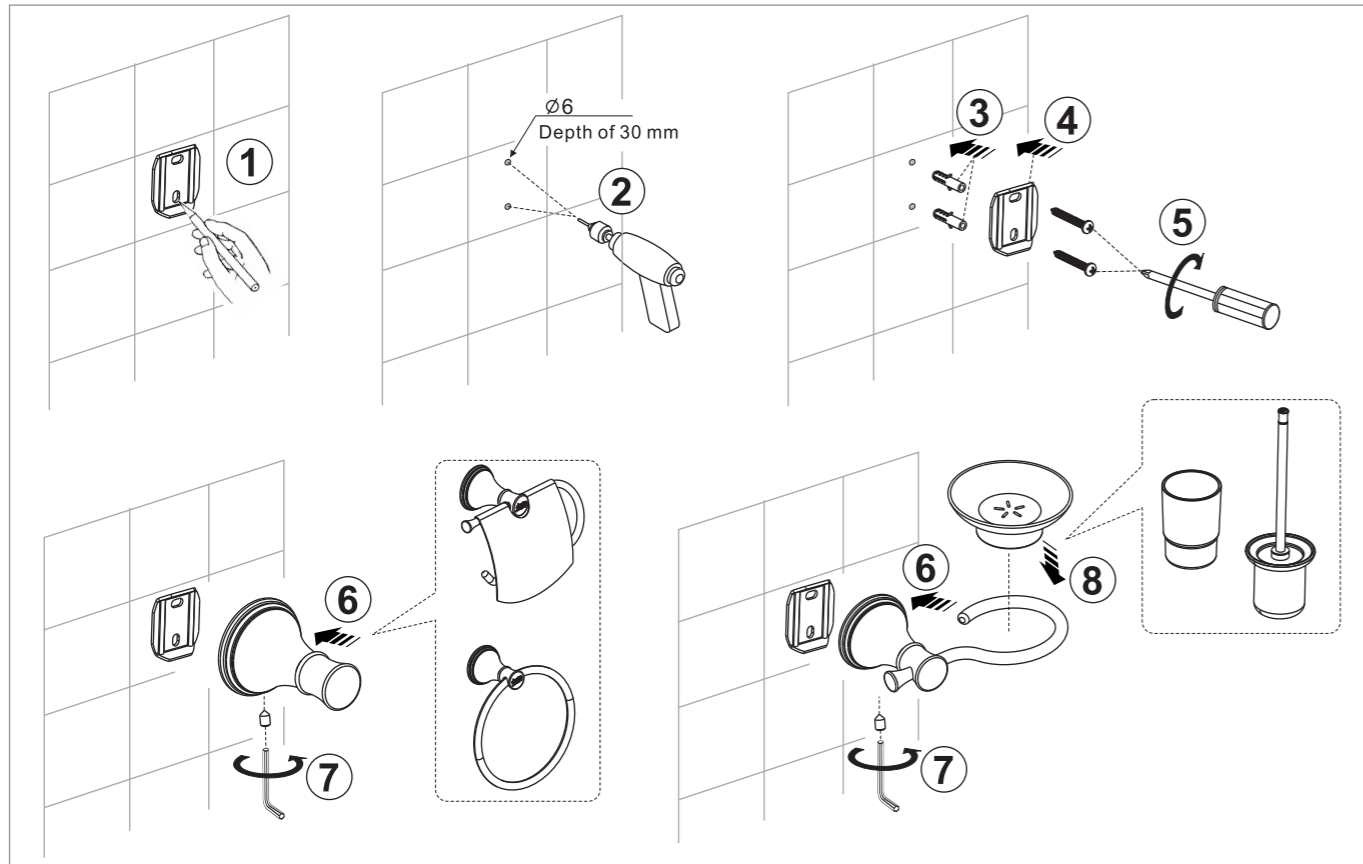

Installation

Care & Maintenance

Please don't put heavy things on top to ensure the enduring safety of the hanger. (the enduring limit should be within 5 kgs)

Cleaning the surface

- * Rinse the product with clean water.
- * Dry with soft cotton flannel cloth.
- * Do not clean the product with acid, polish, abrasives, harsh cleaners, or cloth with a harsh surface as these products may damage the finish.

Dimension

Unit: mm

Parts List

Parts List		
No.	Parts Name	Q'ty
1	Body	1
2	Mounting Bracket	1
3	Screw	1
4	Screw	2
5	Anchor	2
6	In-hex Wrench 2.5mm	1

FFAS0281-908500BF0

Parts List		
No.	Parts Name	Q'ty
1	Screw	1
2	Body	1
3	Soap Dish	1
4	Screw	1
5	Plug	1
6	Ring	1
7	Mounting Bracket	1
8	Rod	1
9	Screw	2
10	Anchor	2
11	In-hex Wrench 2.5mm	1