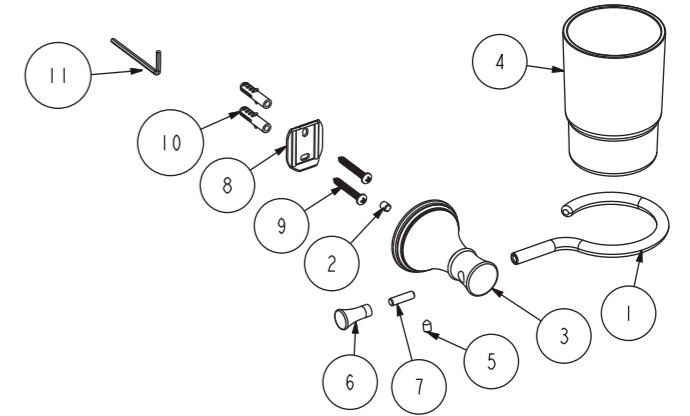

Dimension

Unit: mm

Parts List

Parts List		
No.	Parts Name	Q'ty
1	Body	1
2	Mounting Bracket	1
3	Screw	1
4	Screw	2
5	Anchor	2
6	In-hex Wrench 2.5mm	1

FFAS0281-908500BF0

Parts List		
No.	Parts Name	Q'ty
1	Screw	1
2	Body	1
3	Soap Dish	1
4	Screw	1
5	Plug	1
6	Ring	1
7	Mounting Bracket	1
8	Rod	1
9	Screw	2
10	Anchor	2
11	In-hex Wrench 2.5mm	1

FFAS0282-908500BF0

Parts List

FFAS0284-908500BF0

No.	Parts Name	Q'ty
1	Ring	1
2	Screw	1
3	Body	1
4	Cup	1
5	Screw	1
6	Knob	1
7	Rod	1
8	Mounting Bracket	1
9	Screw	2
10	Anchor	2
11	In-hex Wrench 2.5mm	1

Parts List

FFAS0286-908500BF0

No.	Parts Name	Q'ty
1	Cup	1
2	Body	1
3	Rod	1
4	Screw	1
5	Knob	1
6	Mounting Bracket	1
7	Brush	1
8	Ring	1
9	Bush	1
10	Screw	1
11	Knob	1
12	Rod	1
13	Screw	2
14	Anchor	2
15	In-hex Wrench 2.5mm	1

Parts List

FFAS0287-908500BF0

No.	Parts Name	Q'ty
1	Cover	1
2	Bush	2
3	Towel Rod	1
4	Screw	1
5	Screw	1
6	Knob	1
7	Mounting Bracket	1
8	Body	1
9	Rod	1
10	Screw	2
11	Anchor	2
12	In-hex Wrench 2.5mm	1

Parts List