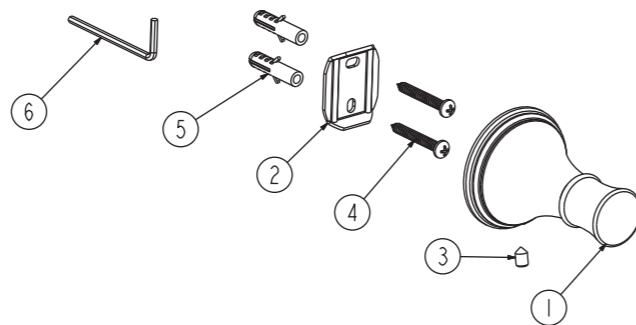

Recommended Tools and Materials

Tape Measure

Sinker

Screwdriver

Drill

Pencil

Dimension

Unit: mm

Dimension

Unit: mm

Parts List

Parts List		
No.	Parts Name	Q'ty
1	Body	1
2	Mounting Bracket	1
3	Screw	1
4	Screw	2
5	Anchor	2
6	In-hex Wrench 2.5mm	1

FFAS0281-908500BF0

Parts List		
No.	Parts Name	Q'ty
1	Screw	1
2	Body	1
3	Soap Dish	1
4	Screw	1
5	Plug	1
6	Ring	1
7	Mounting Bracket	1
8	Rod	1
9	Screw	2
10	Anchor	2
11	In-hex Wrench 2.5mm	1

FFAS0282-908500BF0

Parts List

FFAS0284-908500BF0

No.	Parts Name	Q'ty
1	Ring	1
2	Screw	1
3	Body	1
4	Cup	1
5	Screw	1
6	Knob	1
7	Rod	1
8	Mounting Bracket	1
9	Screw	2
10	Anchor	2
11	In-hex Wrench 2.5mm	1

Parts List

FFAS0286-908500BF0

No.	Parts Name	Q'ty
1	Cup	1
2	Body	1
3	Rod	1
4	Screw	1
5	Knob	1
6	Mounting Bracket	1
7	Brush	1
8	Ring	1
9	Bush	1
10	Screw	1
11	Knob	1
12	Rod	1
13	Screw	2
14	Anchor	2
15	In-hex Wrench 2.5mm	1