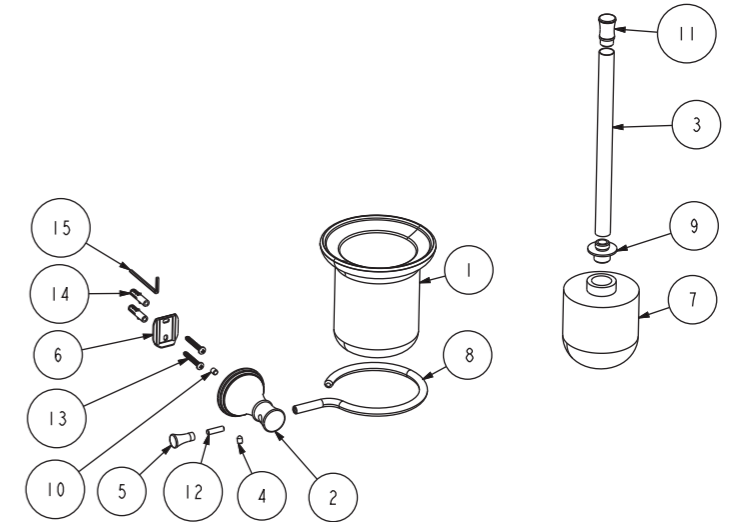

Dimension

Unit: mm

Parts List

Parts List		
No.	Parts Name	Q'ty
1	Body	1
2	Mounting Bracket	1
3	Screw	1
4	Screw	2
5	Anchor	2
6	In-hex Wrench 2.5mm	1

FFAS0281-908500BF0

Parts List		
No.	Parts Name	Q'ty
1	Screw	1
2	Body	1
3	Soap Dish	1
4	Screw	1
5	Plug	1
6	Ring	1
7	Mounting Bracket	1
8	Rod	1
9	Screw	2
10	Anchor	2
11	In-hex Wrench 2.5mm	1

FFAS0282-908500BF0

Parts List

FFAS0284-908500BF0

No.	Parts Name	Q'ty
1	Ring	1
2	Screw	1
3	Body	1
4	Cup	1
5	Screw	1
6	Knob	1
7	Rod	1
8	Mounting Bracket	1
9	Screw	2
10	Anchor	2
11	In-hex Wrench 2.5mm	1

Parts List

FFAS0286-908500BF0

No.	Parts Name	Q'ty
1	Cup	1
2	Body	1
3	Rod	1
4	Screw	1
5	Knob	1
6	Mounting Bracket	1
7	Brush	1
8	Ring	1
9	Bush	1
10	Screw	1
11	Knob	1
12	Rod	1
13	Screw	2
14	Anchor	2
15	In-hex Wrench 2.5mm	1

Parts List

FFAS0287-908500BF0

No.	Parts Name	Q'ty
1	Cover	1
2	Bush	2
3	Towel Rod	1
4	Screw	1
5	Screw	1
6	Knob	1
7	Mounting Bracket	1
8	Body	1
9	Rod	1
10	Screw	2
11	Anchor	2
12	In-hex Wrench 2.5mm	1

Parts List