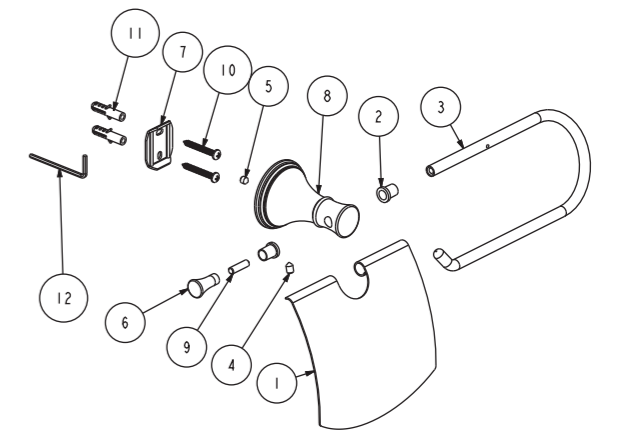

Dimension

Unit: mm

Parts List

Parts List		
No.	Parts Name	Q'ty
1	Body	1
2	Mounting Bracket	1
3	Screw	1
4	Screw	2
5	Anchor	2
6	In-hex Wrench 2.5mm	1

FFAS0281-908500BF0

Parts List		
No.	Parts Name	Q'ty
1	Screw	1
2	Body	1
3	Soap Dish	1
4	Screw	1
5	Plug	1
6	Ring	1
7	Mounting Bracket	1
8	Rod	1
9	Screw	2
10	Anchor	2
11	In-hex Wrench 2.5mm	1

FFAS0282-908500BF0

Parts List

FFAS0284-908500BF0

No.	Parts Name	Q'ty
1	Ring	1
2	Screw	1
3	Body	1
4	Cup	1
5	Screw	1
6	Knob	1
7	Rod	1
8	Mounting Bracket	1
9	Screw	2
10	Anchor	2
11	In-hex Wrench 2.5mm	1

Parts List

FFAS0286-908500BF0

No.	Parts Name	Q'ty
1	Cup	1
2	Body	1
3	Rod	1
4	Screw	1
5	Knob	1
6	Mounting Bracket	1
7	Brush	1
8	Ring	1
9	Bush	1
10	Screw	1
11	Knob	1
12	Rod	1
13	Screw	2
14	Anchor	2
15	In-hex Wrench 2.5mm	1

Parts List

FFAS0287-908500BF0

No.	Parts Name	Q'ty
1	Cover	1
2	Bush	2
3	Towel Rod	1
4	Screw	1
5	Screw	1
6	Knob	1
7	Mounting Bracket	1
8	Body	1
9	Rod	1
10	Screw	2
11	Anchor	2
12	In-hex Wrench 2.5mm	1

Parts List