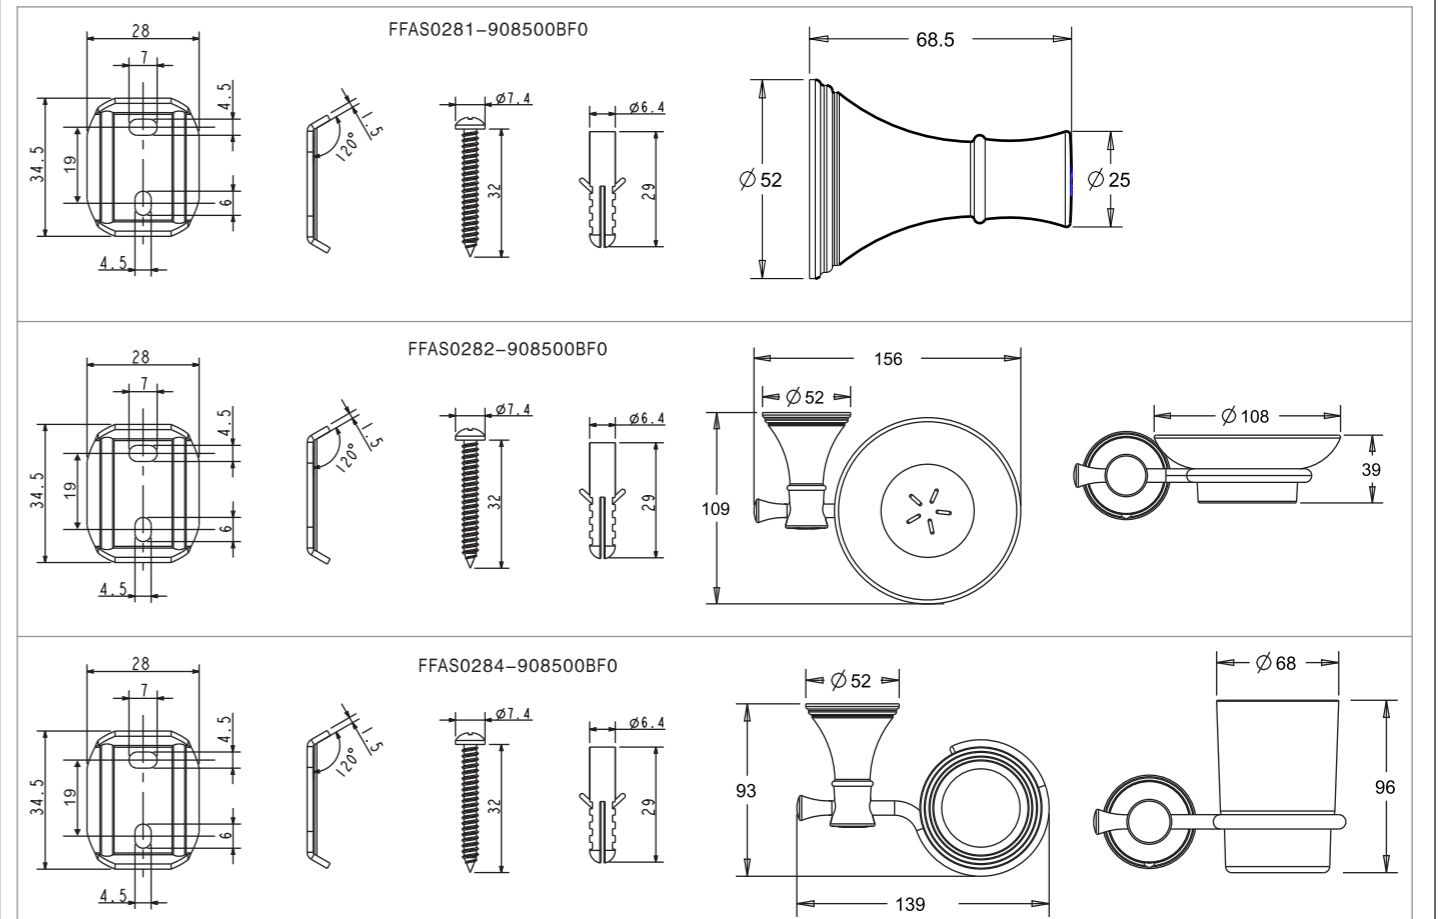

Recommended Tools and Materials

Tape Measure

Sinker

Screwdriver

Drill

Pencil

Dimension

Unit: mm

Dimension

Unit: mm

Parts List

Parts List		
No.	Parts Name	Q'ty
1	Body	1
2	Mounting Bracket	1
3	Screw	1
4	Screw	2
5	Anchor	2
6	In-hex Wrench 2.5mm	1

FFAS0281-908500BF0

Parts List		
No.	Parts Name	Q'ty
1	Screw	1
2	Body	1
3	Soap Dish	1
4	Screw	1
5	Plug	1
6	Ring	1
7	Mounting Bracket	1
8	Rod	1
9	Screw	2
10	Anchor	2
11	In-hex Wrench 2.5mm	1

FFAS0282-908500BF0

Parts List

FFAS0284-908500BF0

No.	Parts Name	Q'ty
1	Ring	1
2	Screw	1
3	Body	1
4	Cup	1
5	Screw	1
6	Knob	1
7	Rod	1
8	Mounting Bracket	1
9	Screw	2
10	Anchor	2
11	In-hex Wrench 2.5mm	1

Parts List