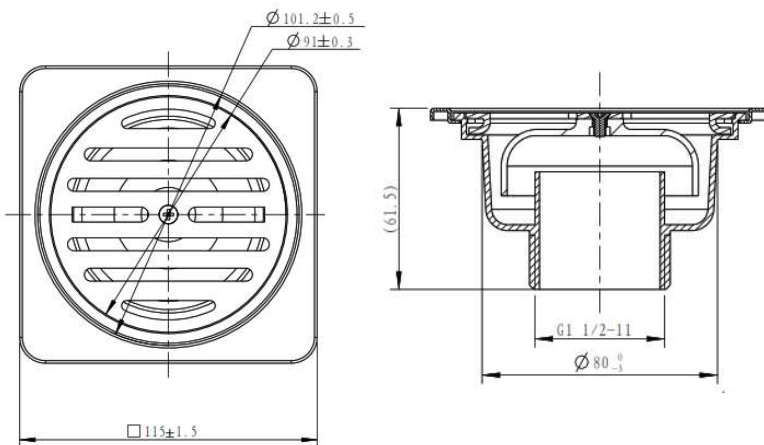

Floor drain 115 x 115mm AS FD-1150

SPECIFICATIONS

- Material: Brass Construction
- Size: 115x115mm
- Chrome plating for corrosion resistance and durable finish.

COLOR AVAILABILITY

- Chrome

AWARDS WON

- N/A

STANDARDS CRITERIA

- N/A

INCLUDED COMPONENTS

- N/A

SHIPPING WEIGHT AND DIMENSIONS

- N/A

DIMENSIONAL DRAWING

Note: Please contact Product Marketing team for latest information before sending to external.

Lưu ý: Vui lòng liên hệ Product Marketing để cập nhật thông tin mới nhất trước khi gửi đến khách hàng.