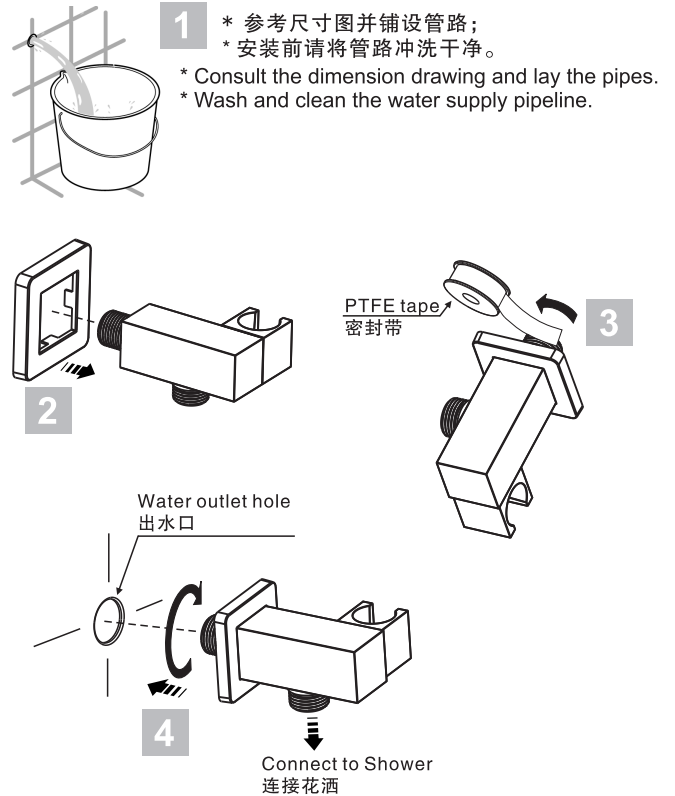

To ensure that your installation proceeds smoothly, please read this instructions carefully before you begin.  
 为保证安装顺利，请在进行安装前细阅以下说明

*American Standard*

FFAS9143-000500BC0

Wall Outlet with holder – Square (G1/2")  
 入墙方形手持花洒接头带花洒支座

Installation &  
 Operation Instruction  
 安装/使用说明书

Dimension/基本尺寸图

Install/安装

Parts List/零件明细

Notice/注意

Remove all impurity in pipes before beginning to avoid clogging. Connect faucet pipes correctly. / 安装前请务必清理管中杂物，以免造成堵塞，正确连接管路  
 When you repair the faucet you will need to shut off hot/cold water supply by closing the water supply. / 维护前请关闭冷热供水