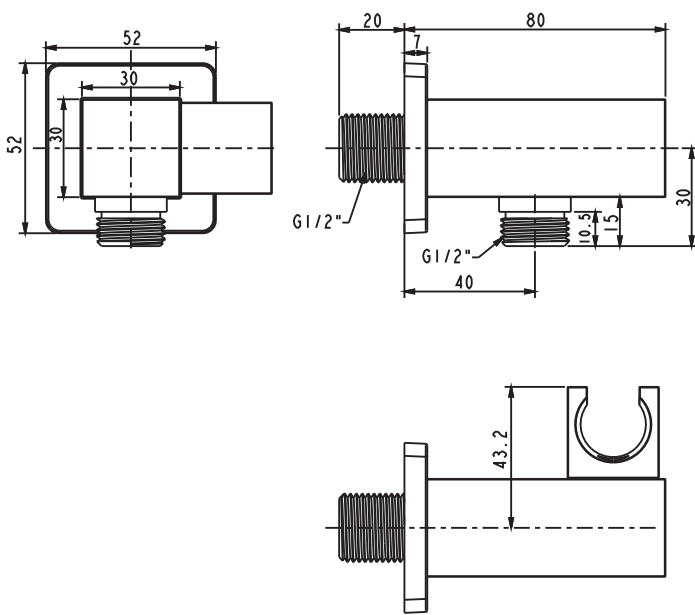

To ensure that your installation proceeds smoothly, please read this instructions carefully before you begin.  
 为保证安装顺利，请在进行安装前细阅以下说明

*American Standard*

FFAS9143-000500BC0

Wall Outlet with holder – Square (G1/2")  
 入墙方形手持花洒接头带花洒支座

Installation &  
 Operation Instruction  
 安装/使用说明书

Dimension/基本尺寸图

Install/安装

Parts List/零件明细

Notice/注意

Remove all impurity in pipes before beginning to avoid clogging. Connect faucet pipes correctly. / 安装前请务必清理管中杂物，以免造成堵塞，正确连接管路  
 When you repair the faucet you will need to shut off hot/cold water supply by closing the water supply. / 维护前请关闭冷热供水