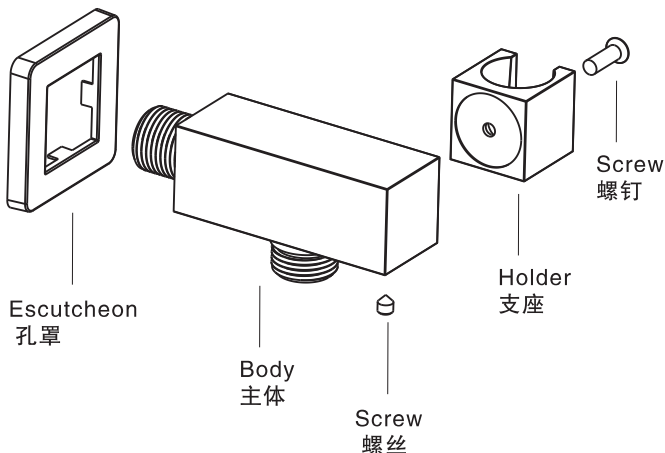

To ensure that your installation proceeds smoothly, please read this instructions carefully before you begin.  
 为保证安装顺利，请在进行安装前细阅以下说明

*American Standard*

FFAS9143-000500BC0

Wall Outlet with holder – Square (G1/2")  
 入墙方形手持花洒接头带花洒支座

Installation &  
 Operation Instruction  
 安装/使用说明书

Dimension/基本尺寸图

Install/安装

Parts List/零件明细

Notice/注意

Remove all impurity in pipes before beginning to avoid clogging. Connect faucet pipes correctly. / 安装前请务必清理管中杂物，以免造成堵塞，正确连接管路  
 When you repair the faucet you will need to shut off hot/cold water supply by closing the water supply. / 维护前请关闭冷热供水

Conditions for use / 使用条件

- \* Water pressure condition/使用水压: 0.1MPa~0.75MPa (Recommended/推荐: 0.1MPa~0.5Mpa)
- \* Environment Temperature/使用环境温度: 1°C~55°C
- \* Not for use as a steam outlet. / 切勿使用蒸汽

Cleaning the surface of faucet / 表面清洁