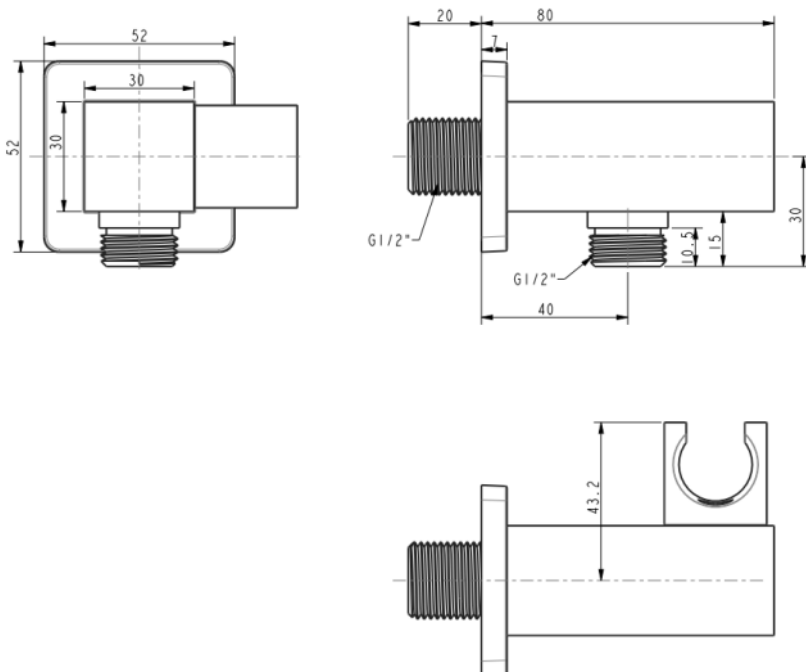

## Wall Outlet with holder – Square (G1/2")

FFAS9143-000500BC0

### DIMENSIONAL DRAWING

### SPECIFICATIONS

- G1/2" for inlet and outlet