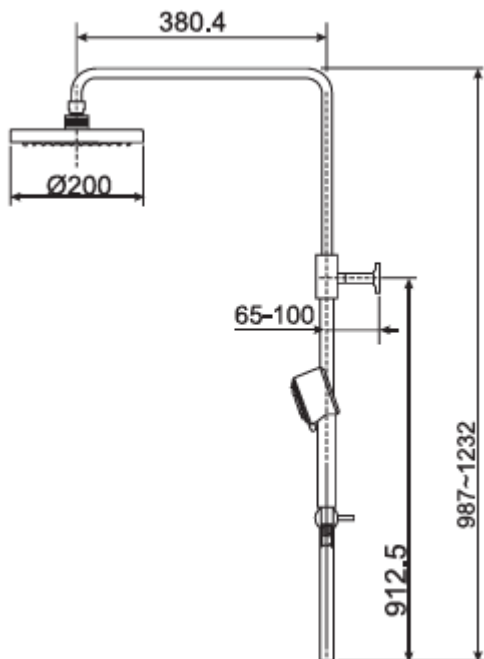

Moonshadow D200 Rainshower-Direct Mounti

A-6110.978.903

DIMENSIONAL DRAWING

SPECIFICATIONS

- Chromium plating for durable finish
- Strong brass construction

COLOR AVAILABILITY

- Chrome

AWARDS WON