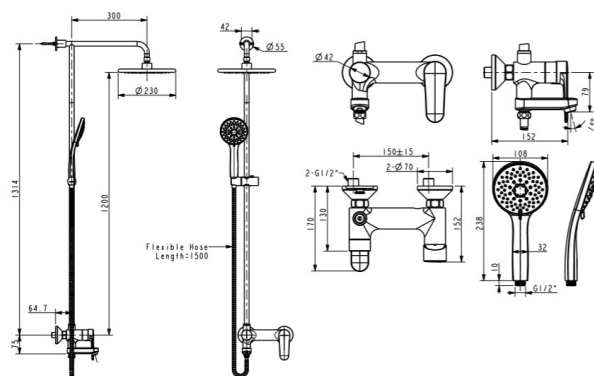

Simplica

American Standard

3 Way Rain Shower Kit (with extended pipe 1200mm) FFAS9089-100502BV0

FEATURES

- A grade brass, strong and durable
- High quality ceramic valve for longer usage
- Ceramic cartridge tested = 500,000 times
- Neoperl aerator
- 5-functions hand shower
- Round plastic rain shower head with air-in
- With shower hose & shower hanger
- With normal packaging
- Flow rate @ 0.1MPa: 8.4 L/min for spout
- Flow rate @ 0.1MPa: 4.2 L/min for hand shower
- Flow rate @ 0.1MPa: 7.2 L/min for shower head

SPECIFICATIONS

- 3-way shower bar with faucet
- 2-hole installation: lever handle (cold & hot)
- Hand shower size: Φ 110mm
- Shower head size: Φ 230mm

DIMENSIONAL DRAWING

FINISHES AVAILABILITY

- Chrome (- CP)

AWARDS WON

- N/A

SHIPPING WEIGHT

- Product gross weight: 5.3kg /set
- Product net weight: 5.1kg /set

STANDARDS CRITERIA

- GB 18145-2014