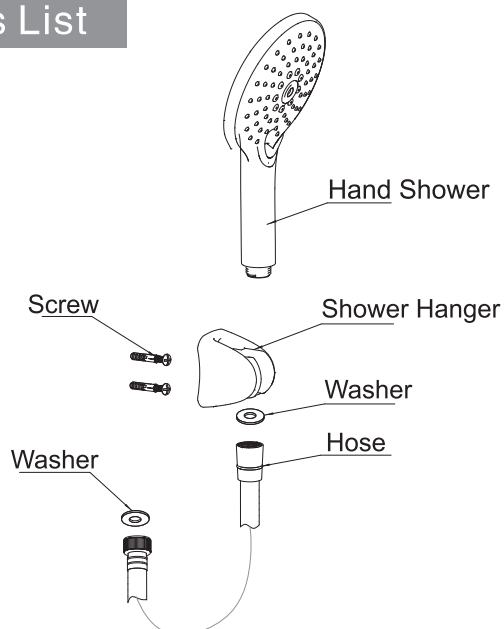

Parts List

Maintenance

Repairing

* When you repair the faucet you will need to shut off hot/cold water supply by closing the water supply valve.

Cleaning the surface of faucet

- Rinse the product with clean water.
- Dry with soft cotton flannel cloth.
- Do not clean the product with acid, polish, abrasives, harsh cleaners, or cloth with a harsh surface as these products may damage the finish.

Conditions for use

- Recommended water pressure condition: 0.1~0.5Mpa.
- Environment Temperature: 1~55°C
- Not for use as a steam outlet.