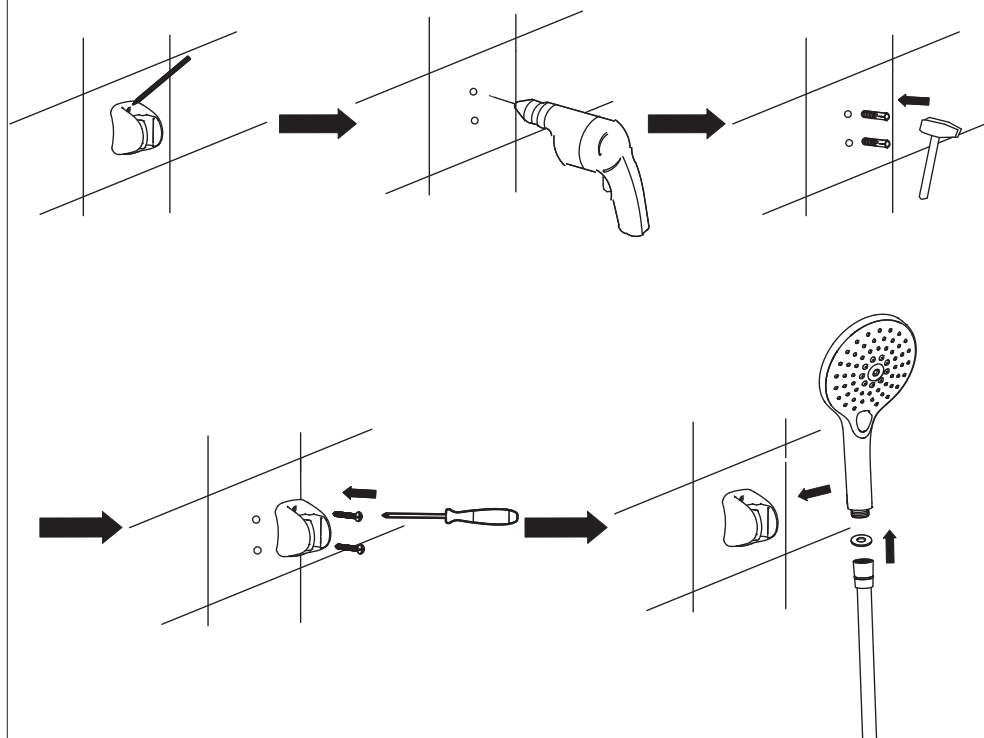

Installation