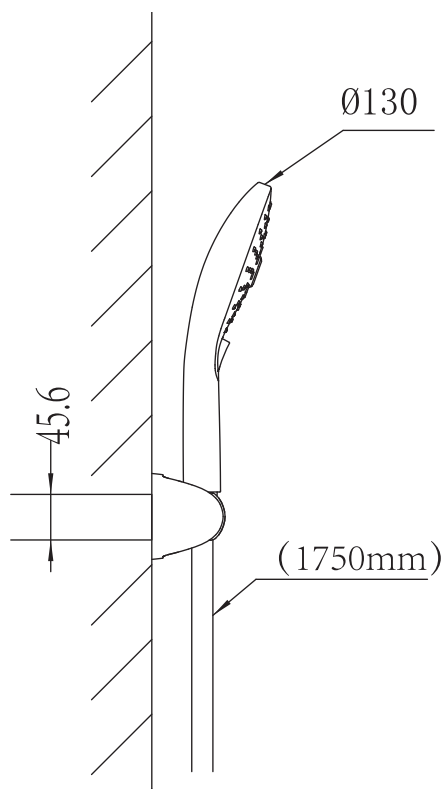

## Rainclick

F40017-CHADY  
3-function Hand Shower Set with push button,  
diameter 130 mm (w/ hose & bracket)

#### Dimension