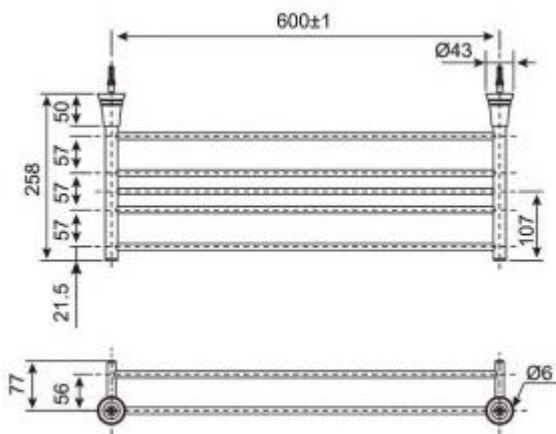

Seva Towel Shelf

WF-6587

DIMENSIONAL DRAWING

SPECIFICATIONS

- Material: Stainless Steel SUS 304
- Size: 77x258x600mm
- Chrome plating for corrosion resistance and durable finish.

COLOR AVAILABILITY

- Chrome