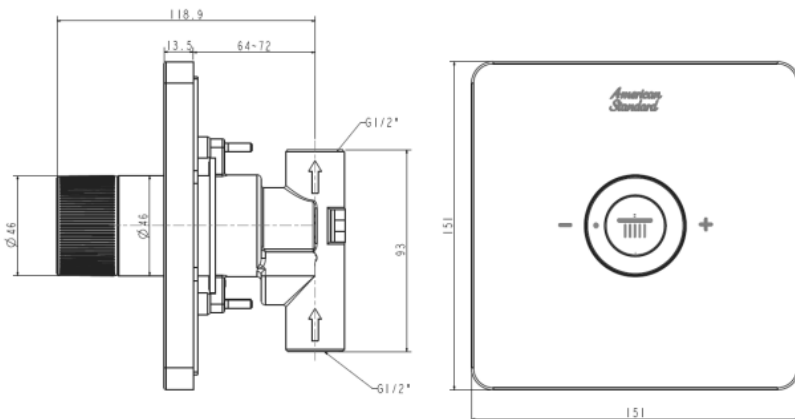

EasySET

EasySET for Hand Shower
FFAS0926-709500BC0

DIMENSIONAL DRAWING

FEATURES

- Casting brass concealed body
- On/Off by the push function
- cartridge tested = 200,000 times
- With normal packaging
- Flow rate @ 0.3MPa: 46 L/min

SPECIFICATIONS

- Concealed control valve
- Volume adjustment by the knob

FINISHES AVAILABILITY

- Chrome (- CP)

AWARDS WON

- N/A

SHIPPING WEIGHT

- Product weight: 1.3 kg

STANDARDS CRITERIA

- QBT 1334-2013

FLOW CHART