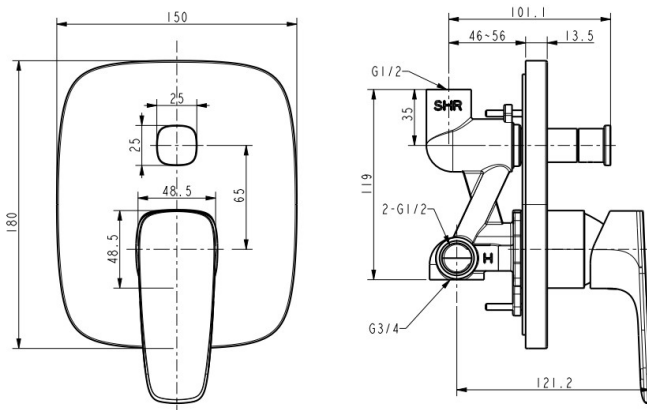

DIMENSIONAL DRAWING

This document is the property of American Standard. It can neither be reproduced, nor communicated, without authorization.

American Standard reserves the right to change dimensions and specifications without notice, we assume no liability for the use of obsolete dimensions.