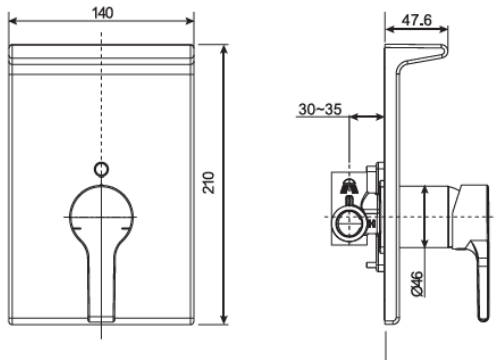

Active

American Standard

Active In-Wall BnS Mixing Valve Vòi tắm sen âm tường WF-3921

DIMENSIONAL DRAWING

FEATURES

- Brass, strong and durable
- High quality ceramic valve for longer usage
- Ceramic cartridge tested = 500,000 times
- Plastic escutcheon, chrome finish
- Without spout & shower kits
- With normal packaging
- Flow rate @ 0.1MPa

SPECIFICATIONS

- Concealed bath & shower mixing valve
- 1-hole installation: lever handle (cold & hot)
- Escutcheon size: 140x210mm

FINISHES AVAILABILITY

- Chrome (- CP)

SHIPPING WEIGHT

- Product gross weight: N/A
- Product net weight: N/A