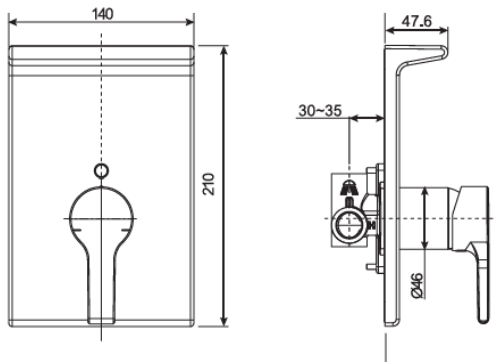

Active

American Standard

Active In-Wall Shower Only Mixing Valve Vòi sen âm tường

WF-3922

DIMENSIONAL DRAWING

FEATURES

- Brass, strong and durable
- High quality ceramic valve for longer usage
- Ceramic cartridge tested = 500,000 times
- Plastic escutcheon, chrome finish
- Without spout & shower kits
- With normal packaging
- Flow rate @ 0.1MPa

SPECIFICATIONS

- Concealed bath & shower mixing valve
- 1-hole installation: lever handle (cold & hot)
- Escutcheon size: 140x210mm

FINISHES AVAILABILITY

- Chrome (- CP)

SHIPPING WEIGHT

- Product gross weight: N/A
- Product net weight: N/A