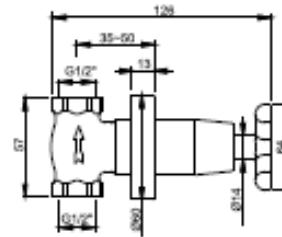

Product Information

FFAST605-709500BF0

Winston Concealed Shower Mono (Lever Handle)

FFAST705-709500BF0

Winston Concealed Shower Mono (Cross Handle)

FFAST605-709500BF0

FFAST705-709500BF0

Installation