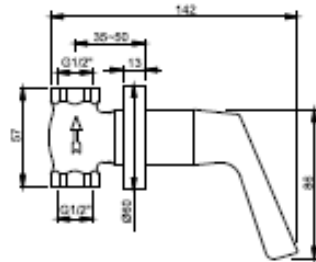

Product Information

FFAST605-709500BF0

Winston Concealed Shower Mono (Lever Handle)

FFAST705-709500BF0

Winston Concealed Shower Mono (Cross Handle)

FFAST605-709500BF0

FFAST705-709500BF0

Installation

Flush out the supply line thoroughly to remove traces of dirt to avoid clogging before installing.

Technical data

1. Recommended water pressure : 1-5 bar
2. Maximum operating pressure at 7,5 bar

Care and maintenance