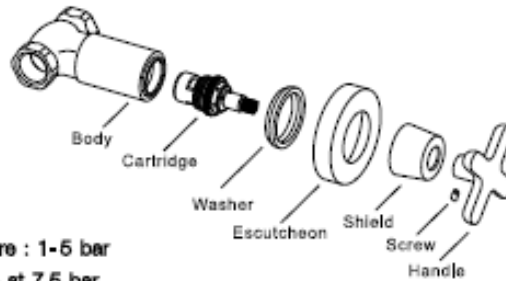

Product Information

FFAST605-709500BF0

Winston Concealed Shower Mono (Lever Handle)

FFAST705-709500BF0

Winston Concealed Shower Mono (Cross Handle)

FFAST605-709500BF0

FFAST705-709500BF0

Installation

Flush out the supply line thoroughly to remove traces of dirt to avoid clogging before installing.

Technical data

1. Recommended water pressure : 1-5 bar
2. Maximum operating pressure at 7,5 bar

Care and maintenance