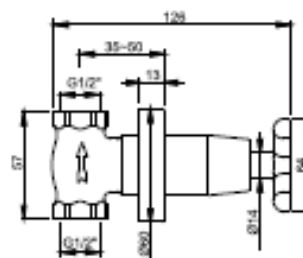

Product Information

FFAST605-709500BF0

Winston Concealed Shower Mono (Lever Handle)

FFAST705-709500BF0

Winston Concealed Shower Mono (Cross Handle)

FFAST605-709500BF0

FFAST705-709500BF0

Installation