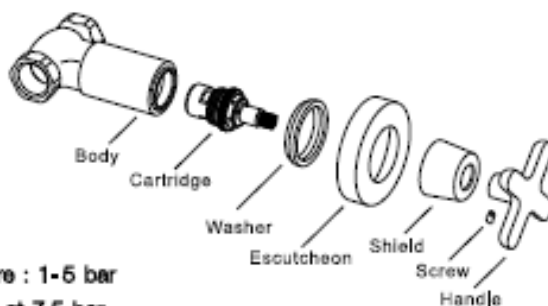

Product Information

FFAST605-709500BF0

Winston Concealed Shower Mono (Lever Handle)

FFAST705-709500BF0

Winston Concealed Shower Mono (Cross Handle)

FFAST605-709500BF0

FFAST705-709500BF0

Installation

Flush out the supply line thoroughly to remove traces of dirt to avoid clogging before installing.

Technical data

1. Recommended water pressure : 1-5 bar
2. Maximum operating pressure at 7.5 bar

Care and maintenance