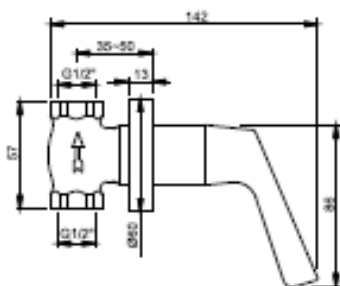

Product Information

FFAST605-709500BF0

Winston Concealed Shower Mono (Lever Handle)

FFAST705-709500BF0

Winston Concealed Shower Mono (Cross Handle)

FFAST605-709500BF0

FFAST705-709500BF0

Installation

Flush out the supply line thoroughly to remove traces of dirt to avoid clogging before installing.

Technical data

1. Recommended water pressure : 1-5 bar
2. Maximum operating pressure at 7.5 bar

Care and maintenance