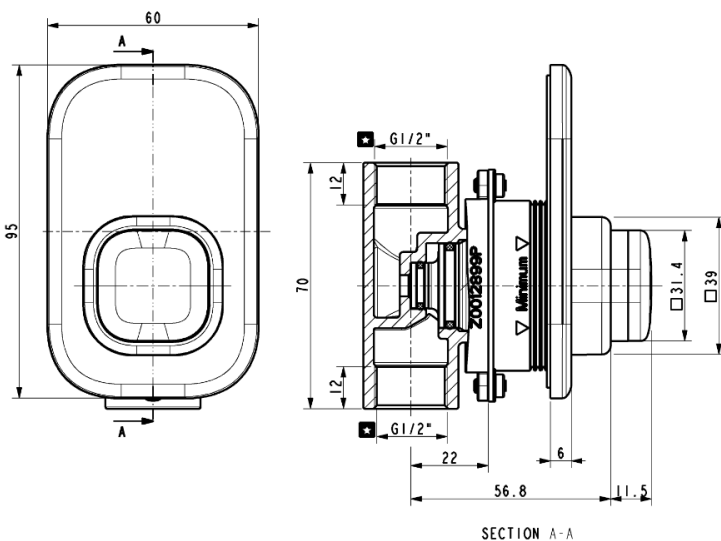

Easyflo

American Standard

Push Concealed Shower Mono
FFAST826-709500XXX

FEATURES

- Switch button, enjoying an convenient & easy operation
- High quality cartridge for longer usage
- A grade brass body, strong and durable
- Plastic chromed escutcheon & bushing (ABS)
- W/o shower kits
- W/ normal package

SPECIFICATIONS

- Concealed
- Cartridge: 500,000 times for life cycle
- Flow rate @0.1MPa: ≥ 6.0 L/min for shower outlet
- Escutcheon dimension: 95x60 mm

FINISHES AVAILABILITY

- Chrome (- CP)

AWARDS WON

- N/A

DIMENSIONAL DRAWING

SHIPPING WEIGHT

- Product gross weight: N/A
- Product net weight: N/A

STANDARDS CRITERIA

- N/A

This document is the property of American Standard. It can neither be reproduced, nor communicated, without authorization.