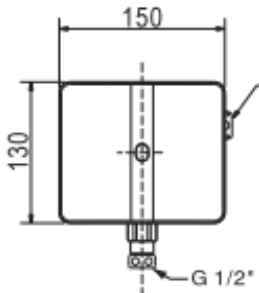

SenseFlow

Concealed sensor urinal
FFAS8614-005500BC0

FEATURES

- A grade brass, strong and durable
- Infrared Sensor
- AC 220V
- With normal packaging
- With a flush when 24 hours with no detection
- 3LPF flush volume (Dynamic Pressure 1 bar)

SPECIFICATIONS

- Sensor urinal
- panel Reach: 150mm
- panel Height: 130mm

FINISHES AVAILABILITY

- Chrome (- CP)

AWARDS WON

- N/A

SHIPPING WEIGHT

- Product net weight: 1.35 kg /set
- Product gross weight: 1.5 kg/set

STANDARDS CRITERIA

- CJ194-2014

DIMENSIONAL DRAWING

Flush volume chart