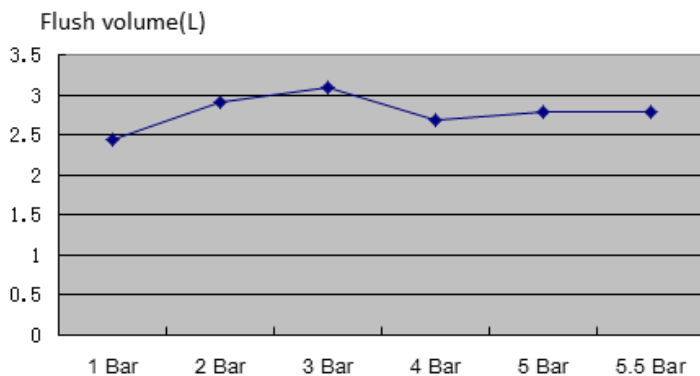

Flush volume chart

This document is the property of American Standard. It can neither be reproduced, nor communicated, without authorization.

American Standard reserves the right to change dimensions and specifications without notice, we assume no liability for the use of obsolete dimensions.