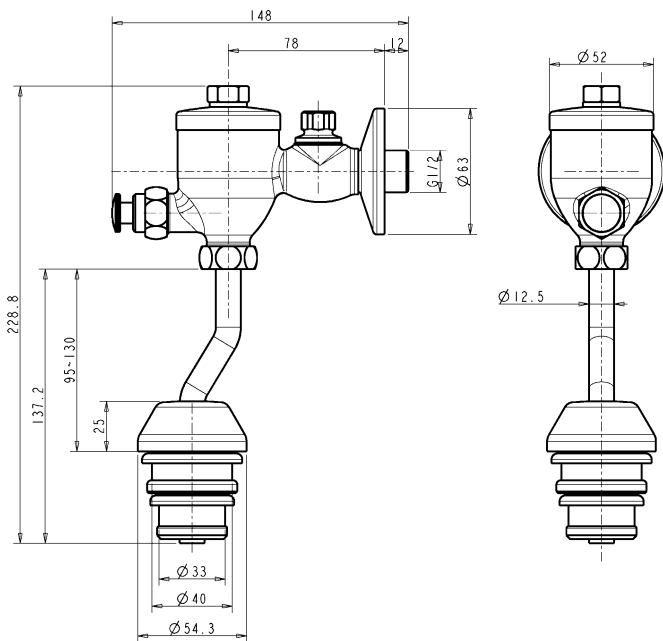

Flush Valve

American Standard

Urinal Flush Valve

FFAS9802-007500BC0

DIMENSIONAL DRAWING

FEATURES

- A grade brass, strong and durable
- Manual operation
- With brass outlet pipe
- With normal packaging
- Flow rate @ 0.1MPa : 2~3LPF

SPECIFICATIONS

- outlet pipe dimension: ϕ 12.5mm
- Installation dimension: G1/2"
- Flush volume is adjustable

FINISHES AVAILABILITY

- Chrome (- CP)

AWARDS WON

- N/A

SHIPPING WEIGHT

- Product gross weight: 0.9kg/set
- Product net weight: 0.75kg/set