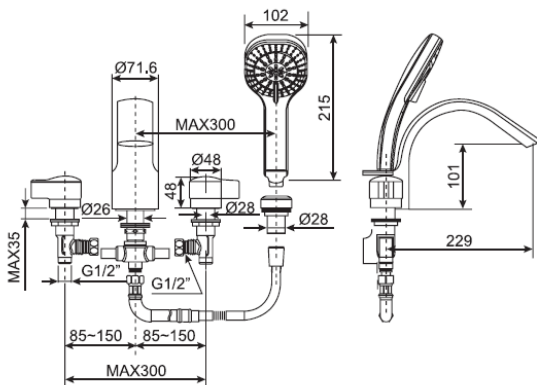

IDS

WF-6800

IDS Deck 4-hole BnS Mixer

FEATURES

- High quality ceramic valve for longer usage
- A grade brass, strong and durable
- Hot and cold water, 2- way diverter for spout with hand shower

SPECIFICATIONS

FINISHES AVAILABILITY

- Chrome (-CP)

DIMENSIONAL DRAWING

Note: Please contact Product Marketing team for latest information before sending to external.

Lưu ý: Vui lòng liên hệ Product Marketing để cập nhật thông tin mới nhất trước khi gửi đến khách hàng.