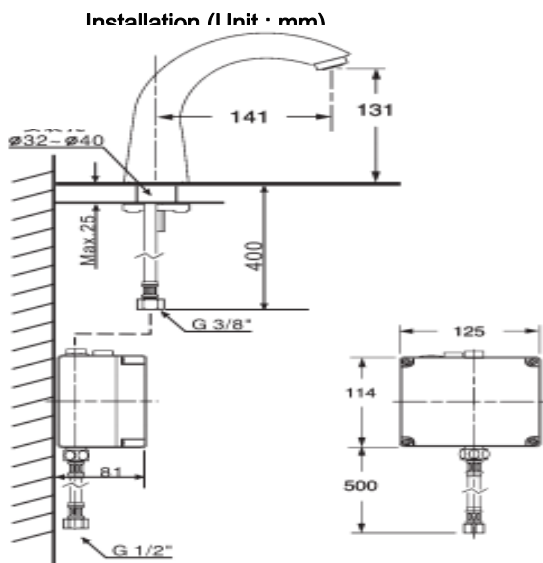

Selectronic

Casted Spout Sensor Faucet FFAS8815-000500BC0

DIMENSIONAL DRAWING

FEATURES

- A grade brass, strong and durable
- Infrared Sensor
- AC 220V
- With normal packaging
- $\leq 7.5\text{L/Min}(0.1\text{MPa})$

SPECIFICATIONS

- Sensor Faucet
- Spout Reach: 141 mm
- Spout Height: 131mm

FINISHES AVAILABILITY

- Chrome (- CP)

AWARDS WON

- N/A

SHIPPING WEIGHT

- Product net weight: 2.25 kg /set
- Product gross weight 2.43kg/set