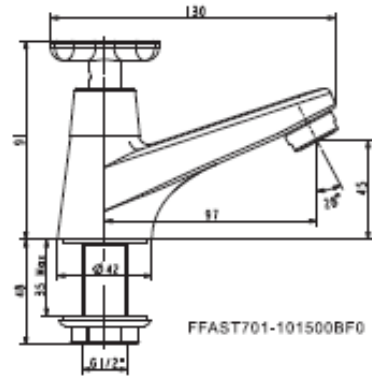

Product Information

FFAST601-101500BF0

Winston Pillar Tap (Lever Handle)

FFAST701-101500BF0

Winston Pillar Tap (Cross Handle)

Installation

Flush out the supply line thoroughly to remove traces of dirt to avoid clogging before installing.