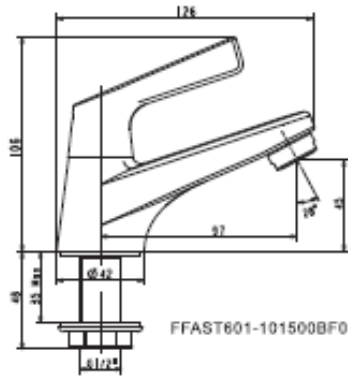

Product Information

FFAST601-101500BF0

Winston Pillar Tap (Lever Handle)

FFAST701-101500BF0

Winston Pillar Tap (Cross Handle)

Installation

Flush out the supply line thoroughly to remove traces of dirt to avoid clogging before installing.