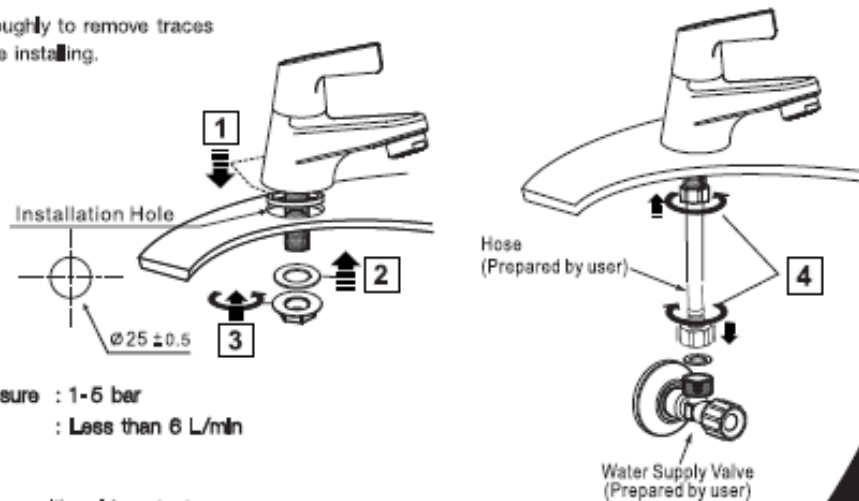

Product Information

FFAST601-101500BF0

Winston Pillar Tap (Lever Handle)

FFAST701-101500BF0

Winston Pillar Tap (Cross Handle)

Installation

Flush out the supply line thoroughly to remove traces of dirt to avoid clogging before installing.

Technical data

1. Recommended water pressure : 1-5 bar
2. Flow rate at 1 bar : Less than 6 L/min

Care and maintenance

1. Do not use bathroom cleaners with acid content.
2. Use soft cloth or sponge to clean faucet. Do not use hard brush, scrub sponge or stainless steel scrubbers.